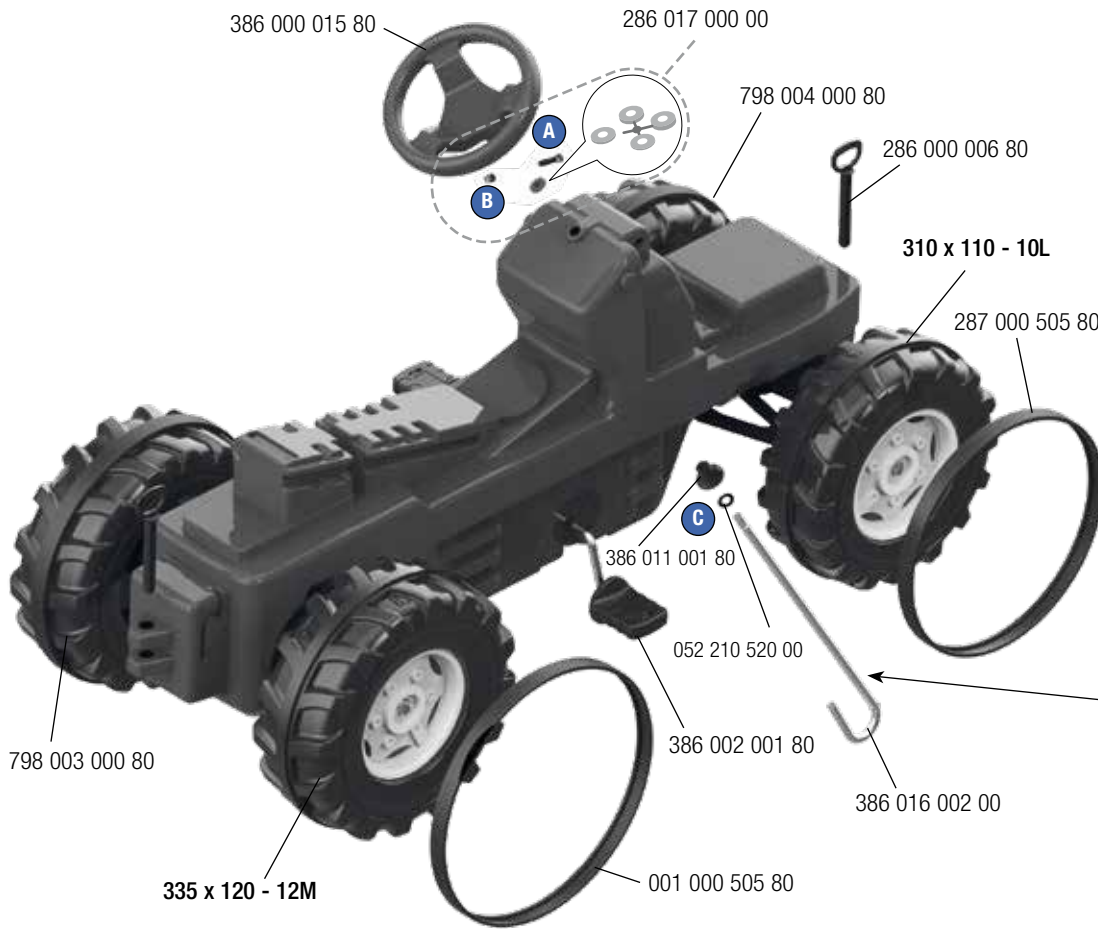

rolly toys Kundendienst Deutschland:

Tel: +49 (0) 95 68 / 856-142
Fax: +49 (0) 95 68 / 856-183
e-mail: service@rollytoys.de

Plattform / Platform

72 *** *, 73 *** *

2022/01

720.000.800.00

A M5 x 30
1x

B M5
1x

C ø20 x ø10,5 x 1
1x

0 10 20 30 40 50 mm
(metrisch • metric)

---NORTH & SOUTH AMERICA only---

180 days warranty

From the date of purchase + guaranteed spare part service

The warranty does not cover damages caused by improper use or neglect

made in Germany