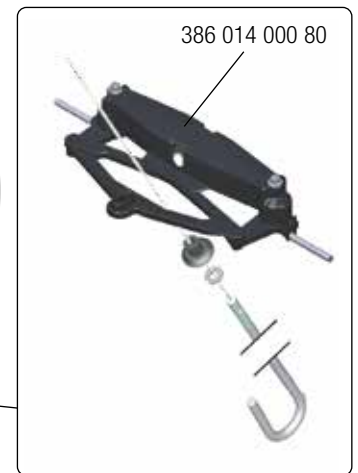

rolly toys Kundendienst Deutschland:

Tel: +49 (0) 95 68 / 856-142
Fax: +49 (0) 95 68 / 856-183
e-mail: service@rollytoys.de

Plattform / Platform

72 *** *, 73 *** *

2022/01

720.000.800.00

A M5 x 30
1x

B M5
1x

C ø20 x ø10,5 x 1
1x

0 10 20 30 40 50 mm
(metrisch • metric)

---NORTH & SOUTH AMERICA only---

180 days warranty

From the date of purchase + guaranteed spare part service

The warranty does not cover damages caused by improper use or neglect

made in Germany