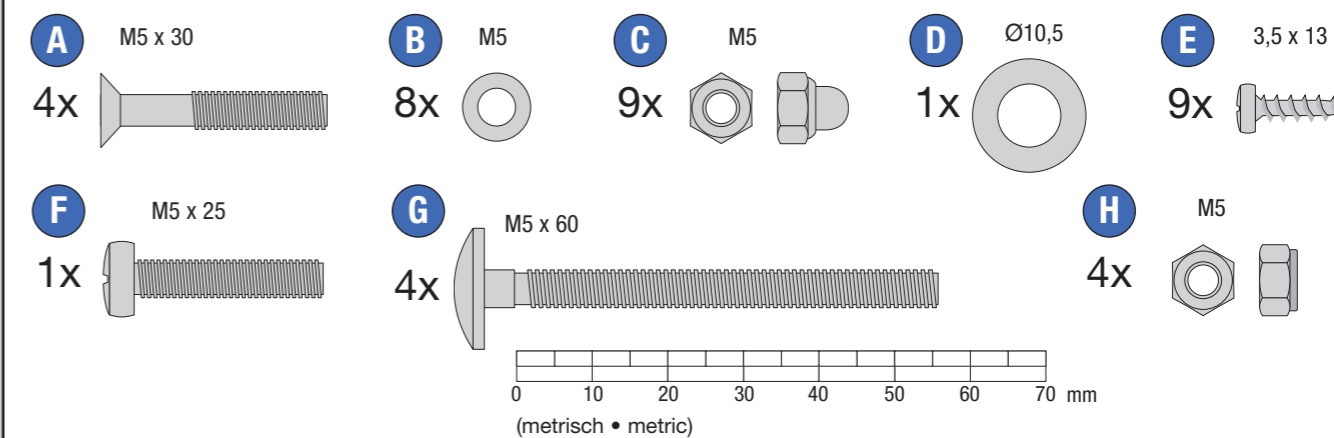

WARNING:

CHOKING HAZARD – Small parts.
Not for children under 3 years.

Franz Schneider GmbH & Co KG
P.O.Box 1460
D-96459 · Neustadt bei Coburg · Germany
Tel.: +49 (0) 95 68 / 856-0
Fax.: +49 (0) 95 68 / 856-190
www.rollytoys.com