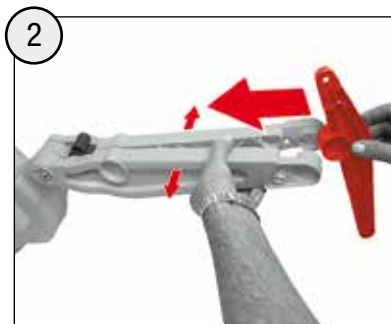

1x **B** M6 x 70 **I** M6