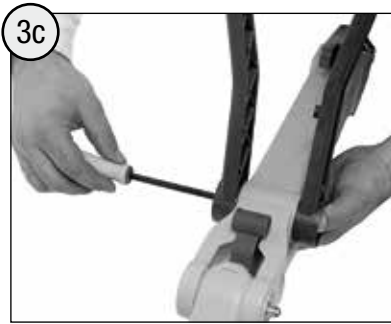

2x **A** M8 x 70

2x **H** M8

⊕

1x **B** M6 x 70 **I** M6

⊕

1x **E** M6 x 20 **K** ø 20

1x **I** M6

⊕

1x **F** M6 x 16 **I** M6

⊕

⊕

1x **C** M6 x 55

1x **I** M6

1x **I** M6

⊕

1x **D** M6 x 35 **I** M6

⊕

2x ø 10 x 450

2x ø 15 x 20

2x ø 15 x 20

2x

4x

3x **G** ø 5 x 40

⊕

⊕

1x

---NORTH & SOUTH AMERICA only---

180 days warranty

From the date of purchase + guaranteed spare part service

The warranty does not cover damages caused by improper use or neglect