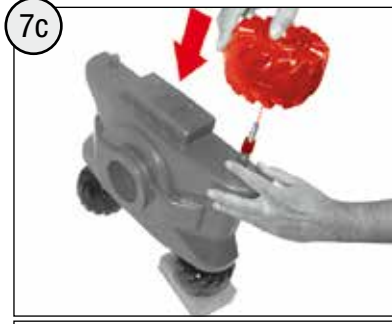

2x **A** M8 x 70

2x **H** M8

⊕

1x **B** M6 x 70 **I** M6

⊕

1x **E** M6 x 20 **K** ø 20

1x **I** M6

⊕

1x **F** M6 x 16 **I** M6

⊕

⊕

1x **C** M6 x 55

1x **I** M6

1x **I** M6

⊕

1x **D** M6 x 35 **I** M6

⊕

2x ø 10 x 450

2x ø 15 x 20

2x ø 15 x 20

2x

4x

3x **G** ø 5 x 40

⊕

⊕

1x

---NORTH & SOUTH AMERICA only---

180 days warranty

From the date of purchase + guaranteed spare part service

The warranty does not cover damages caused by improper use or neglect