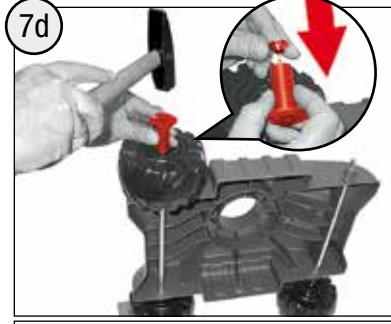

2x **A** M8 x 70

2x **H** M8

⊕

1x **B** M6 x 70 **I** M6

⊕

1x **E** M6 x 20 **K** ø 20

1x **I** M6

⊕

1x **F** M6 x 16 **I** M6

⊕

⊕

1x **C** M6 x 55

1x **I** M6

1x **I** M6

⊕

1x **D** M6 x 35 **I** M6

⊕

2x ø 10 x 450

2x ø 15 x 20

2x ø 15 x 20

2x

4x

3x **G** ø 5 x 40

⊕

⊕

1x

---NORTH & SOUTH AMERICA only---

180 days warranty

From the date of purchase + guaranteed spare part service

The warranty does not cover damages caused by improper use or neglect