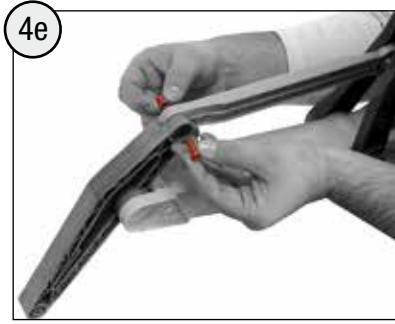

1x **F** M6 x 16 **I** M6