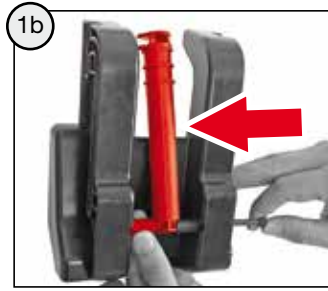

1x M5 x 100 **A**

1x **B**

1x M5 **C**

2x **D**

1x **C** 1x **D**
∅ 6 x 25 M6

! WARNING

- CHOKING HAZARD - Small parts, Danger of being swallowed. Contains small parts in non assembled state. Must be assembled by adults.
- Toy is not suitable to carry children.
- If toy is defective stop using it, repairs may only be carried out by adults.
- Adult supervision required.
- Never use near steps, slopes, driveways, hills, roadways, alleys or swimming pool areas.
- Always wear shoes.
- Conforms to the requirements of ASTM Standard Consumer Safety Specification on Toy Safety, F 963.