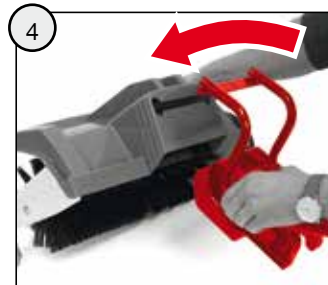

2x

1x **C** 1x **D** M6
∅ 6 x 25

WARNING

- CHOKING HAZARD: Small parts. Danger of being swallowed. Contains small parts in non assembled state. Must be assembled by adults.
- Adult supervision required.
- Never use near steps, slopes, driveways, hills, roadways, alleys or swimming pool areas.
- Always wear shoes.
- Never allow more than one rider.
- The use of protective gear and a safety helmet is highly recommended.
- Conforms to the requirements of ASTM Standard Consumer Safety Specification on Toy Safety, F 963
- Not suitable for children under 3 years.