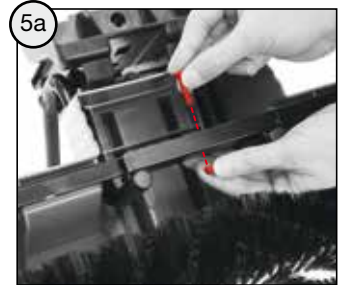

1x M5 x 100 **A**

1x **B**

1x M5 **C**

2x **D**

1x **C** 1x **D**
∅ 6 x 25 M6

! WARNING

- CHOKING HAZARD - Small parts, Danger of being swallowed. Contains small parts in non assembled state. Must be assembled by adults.
- Toy is not suitable to carry children.
- If toy is defective stop using it, repairs may only be carried out by adults.
- Adult supervision required.
- Never use near steps, slopes, driveways, hills, roadways, alleys or swimming pool areas.
- Always wear shoes.
- Conforms to the requirements of ASTM Standard Consumer Safety Specification on Toy Safety, F 963.