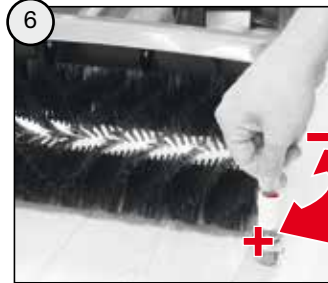

1x M5 x 100 **A**

1x **B**

1x M5 **C**

2x **D**

1x **C** 1x **D**
∅ 6 x 25 M6

! WARNING

- CHOKING HAZARD - Small parts, Danger of being swallowed. Contains small parts in non assembled state. Must be assembled by adults.
- Toy is not suitable to carry children.
- If toy is defective stop using it, repairs may only be carried out by adults.
- Adult supervision required.
- Never use near steps, slopes, driveways, hills, roadways, alleys or swimming pool areas.
- Always wear shoes.
- Conforms to the requirements of ASTM Standard Consumer Safety Specification on Toy Safety, F 963.