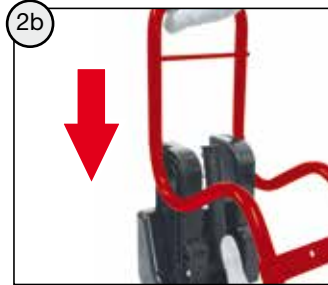

1x M5 x 100 **A**

1x **B**

1x M5 **C**

2x **D**

1x **C** 1x **D**
∅ 6 x 25 M6

! WARNING

- CHOKING HAZARD - Small parts, Danger of being swallowed. Contains small parts in non assembled state. Must be assembled by adults.
- Toy is not suitable to carry children.
- If toy is defective stop using it, repairs may only be carried out by adults.
- Adult supervision required.
- Never use near steps, slopes, driveways, hills, roadways, alleys or swimming pool areas.
- Always wear shoes.
- Conforms to the requirements of ASTM Standard Consumer Safety Specification on Toy Safety, F 963.