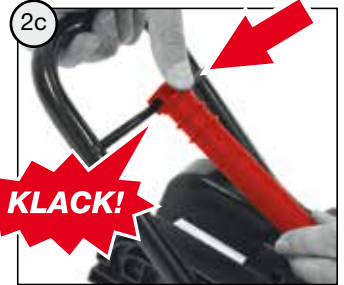

1x M5 x 100 **A**

1x **B**

1x M5 **C**

2x **D**

1x **C** 1x **D**
∅ 6 x 25 M6

! WARNING

- CHOKING HAZARD - Small parts, Danger of being swallowed. Contains small parts in non assembled state. Must be assembled by adults.
- Toy is not suitable to carry children.
- If toy is defective stop using it, repairs may only be carried out by adults.
- Adult supervision required.
- Never use near steps, slopes, driveways, hills, roadways, alleys or swimming pool areas.
- Always wear shoes.
- Conforms to the requirements of ASTM Standard Consumer Safety Specification on Toy Safety, F 963.