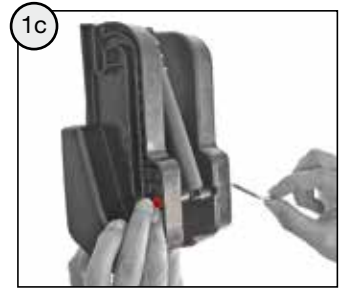

1x M5 x 100 **A**

1x **B**

1x M5 **C**

2x **D**

1x **C** 1x **D**
∅ 6 x 25 M6

! WARNING

- CHOKING HAZARD - Small parts, Danger of being swallowed. Contains small parts in non assembled state. Must be assembled by adults.
- Toy is not suitable to carry children.
- If toy is defective stop using it, repairs may only be carried out by adults.
- Adult supervision required.
- Never use near steps, slopes, driveways, hills, roadways, alleys or swimming pool areas.
- Always wear shoes.
- Conforms to the requirements of ASTM Standard Consumer Safety Specification on Toy Safety, F 963.