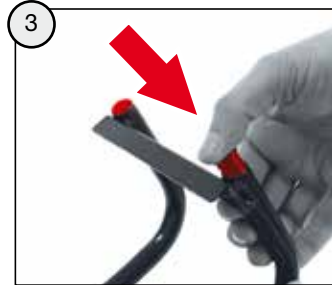

1x M5 x 100 **A**

1x **B**

1x M5 **C**

2x **D**

1x **C** 1x **D**
∅ 6 x 25 M6

! WARNING

- CHOKING HAZARD - Small parts, Danger of being swallowed. Contains small parts in non assembled state. Must be assembled by adults.
- Toy is not suitable to carry children.
- If toy is defective stop using it, repairs may only be carried out by adults.
- Adult supervision required.
- Never use near steps, slopes, driveways, hills, roadways, alleys or swimming pool areas.
- Always wear shoes.
- Conforms to the requirements of ASTM Standard Consumer Safety Specification on Toy Safety, F 963.