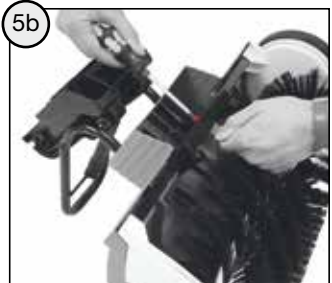

1x M5 x 100 **A**

1x **B**

1x M5 **C**

2x **D**

1x **C** 1x **D**
∅ 6 x 25 M6

! WARNING

- CHOKING HAZARD - Small parts, Danger of being swallowed. Contains small parts in non assembled state. Must be assembled by adults.
- Toy is not suitable to carry children.
- If toy is defective stop using it, repairs may only be carried out by adults.
- Adult supervision required.
- Never use near steps, slopes, driveways, hills, roadways, alleys or swimming pool areas.
- Always wear shoes.
- Conforms to the requirements of ASTM Standard Consumer Safety Specification on Toy Safety, F 963.