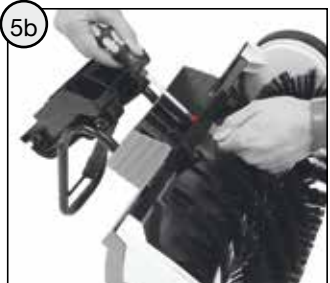

2x

1x **C** 1x **D** M6
∅ 6 x 25

WARNING

- CHOKING HAZARD: Small parts. Danger of being swallowed. Contains small parts in non assembled state. Must be assembled by adults.
- Adult supervision required.
- Never use near steps, slopes, driveways, hills, roadways, alleys or swimming pool areas.
- Always wear shoes.
- Never allow more than one rider.
- The use of protective gear and a safety helmet is highly recommended.
- Conforms to the requirements of ASTM Standard Consumer Safety Specification on Toy Safety, F 963
- Not suitable for children under 3 years.