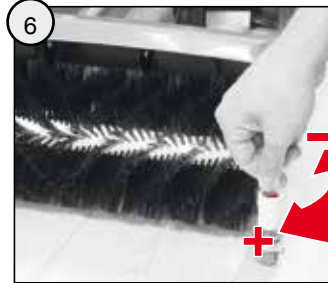

2x

1x **C** 1x **D** M6
∅ 6 x 25

WARNING

- CHOKING HAZARD: Small parts. Danger of being swallowed. Contains small parts in non assembled state. Must be assembled by adults.
- Adult supervision required.
- Never use near steps, slopes, driveways, hills, roadways, alleys or swimming pool areas.
- Always wear shoes.
- Never allow more than one rider.
- The use of protective gear and a safety helmet is highly recommended.
- Conforms to the requirements of ASTM Standard Consumer Safety Specification on Toy Safety, F 963
- Not suitable for children under 3 years.