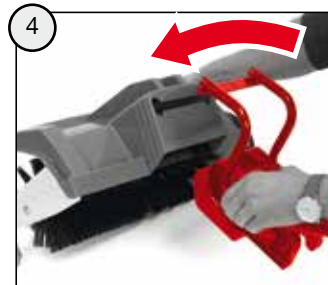

1x M5 x 100 **A**

1x **B**

1x M5 **C**

2x **D**

1x **C** 1x **D**
∅ 6 x 25 M6

! WARNING

- CHOKING HAZARD - Small parts, Danger of being swallowed. Contains small parts in non assembled state. Must be assembled by adults.
- Toy is not suitable to carry children.
- If toy is defective stop using it, repairs may only be carried out by adults.
- Adult supervision required.
- Never use near steps, slopes, driveways, hills, roadways, alleys or swimming pool areas.
- Always wear shoes.
- Conforms to the requirements of ASTM Standard Consumer Safety Specification on Toy Safety, F 963.