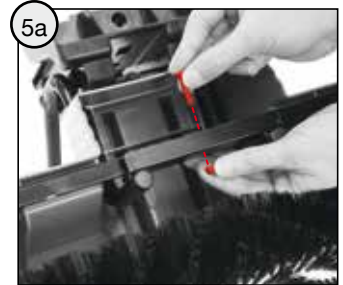

2x

1x **C** 1x **D** M6
∅ 6 x 25

WARNING

- CHOKING HAZARD: Small parts. Danger of being swallowed. Contains small parts in non assembled state. Must be assembled by adults.
- Adult supervision required.
- Never use near steps, slopes, driveways, hills, roadways, alleys or swimming pool areas.
- Always wear shoes.
- Never allow more than one rider.
- The use of protective gear and a safety helmet is highly recommended.
- Conforms to the requirements of ASTM Standard Consumer Safety Specification on Toy Safety, F 963
- Not suitable for children under 3 years.