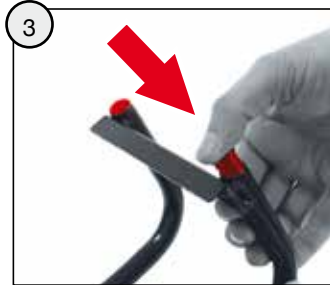

2x

1x **C** 1x **D** M6
∅ 6 x 25

WARNING

- CHOKING HAZARD: Small parts. Danger of being swallowed. Contains small parts in non assembled state. Must be assembled by adults.
- Adult supervision required.
- Never use near steps, slopes, driveways, hills, roadways, alleys or swimming pool areas.
- Always wear shoes.
- Never allow more than one rider.
- The use of protective gear and a safety helmet is highly recommended.
- Conforms to the requirements of ASTM Standard Consumer Safety Specification on Toy Safety, F 963
- Not suitable for children under 3 years.