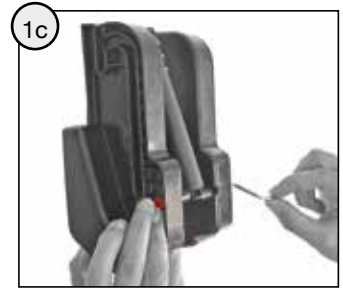

1x M5 x 100 **A**

1x

1x **B** M5

2x

1x **C** 1x **D** M6
∅ 6 x 25

WARNING

- CHOKING HAZARD: Small parts. Danger of being swallowed. Contains small parts in non assembled state. Must be assembled by adults.
- Adult supervision required.
- Never use near steps, slopes, driveways, hills, roadways, alleys or swimming pool areas.
- Always wear shoes.
- Never allow more than one rider.
- The use of protective gear and a safety helmet is highly recommended.
- Conforms to the requirements of ASTM Standard Consumer Safety Specification on Toy Safety, F 963
- Not suitable for children under 3 years.

--- NORTH & SOUTH AMERICA only ---

180 days warranty

From the date of purchase + guaranteed spare part service

The warranty does not cover damages caused by improper use or neglect