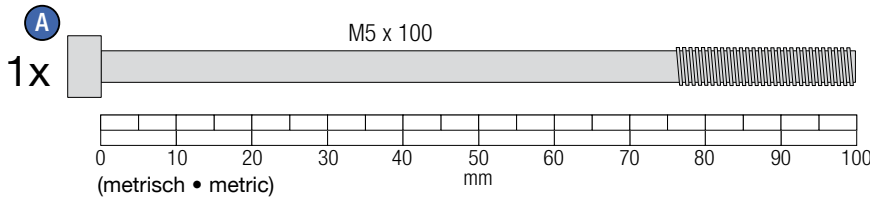

- ☐ rollyMinitrac
- ☐ rollyKid
- ☒ rollyJunior
- ☒ rollyFarmtrac
- ☒ rollyFarmtrac Classic
- ☒ rollyFarmtrac Premium
- ☒ rollyX-Trac
- ☒ rollyTruck (Unimog)

made in Germany

Franz Schneider GmbH & Co KG
P.O.Box 1460
D-96459 · Neustadt bei Coburg · Germany
Tel.: +49 (0) 95 68 / 856-0
Fax.: +49 (0) 95 68 / 856-190
www.rollytoys.com