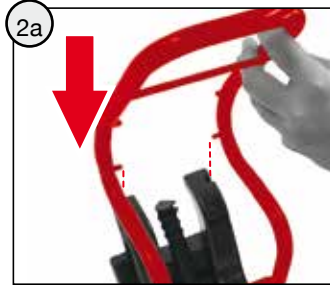

2x

1x **C** 1x **D** M6
∅ 6 x 25

WARNING

- CHOKING HAZARD: Small parts. Danger of being swallowed. Contains small parts in non assembled state. Must be assembled by adults.
- Adult supervision required.
- Never use near steps, slopes, driveways, hills, roadways, alleys or swimming pool areas.
- Always wear shoes.
- Never allow more than one rider.
- The use of protective gear and a safety helmet is highly recommended.
- Conforms to the requirements of ASTM Standard Consumer Safety Specification on Toy Safety, F 963
- Not suitable for children under 3 years.