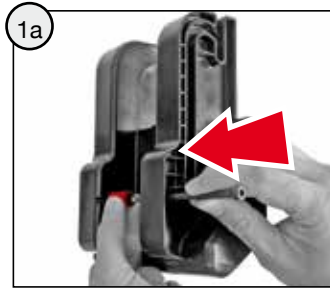

1x M5 x 100 **A**

1x

1x **B** M5

2x

1x **C** 1x **D** M6
∅ 6 x 25

WARNING

- CHOKING HAZARD: Small parts. Danger of being swallowed. Contains small parts in non assembled state. Must be assembled by adults.
- Adult supervision required.
- Never use near steps, slopes, driveways, hills, roadways, alleys or swimming pool areas.
- Always wear shoes.
- Never allow more than one rider.
- The use of protective gear and a safety helmet is highly recommended.
- Conforms to the requirements of ASTM Standard Consumer Safety Specification on Toy Safety, F 963
- Not suitable for children under 3 years.

--- NORTH & SOUTH AMERICA only ---

180 days warranty

From the date of purchase + guaranteed spare part service

The warranty does not cover damages caused by improper use or neglect