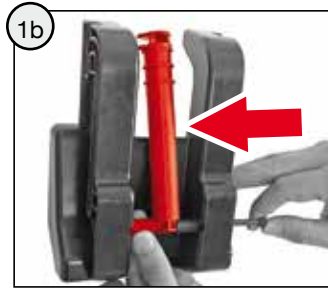

1x M5 x 100 **A**

1x

1x **B** M5

2x

1x **C** 1x **D** M6
∅ 6 x 25

WARNING

- CHOKING HAZARD: Small parts. Danger of being swallowed. Contains small parts in non assembled state. Must be assembled by adults.
- Adult supervision required.
- Never use near steps, slopes, driveways, hills, roadways, alleys or swimming pool areas.
- Always wear shoes.
- Never allow more than one rider.
- The use of protective gear and a safety helmet is highly recommended.
- Conforms to the requirements of ASTM Standard Consumer Safety Specification on Toy Safety, F 963
- Not suitable for children under 3 years.

--- NORTH & SOUTH AMERICA only ---

180 days warranty

From the date of purchase + guaranteed spare part service

The warranty does not cover damages caused by improper use or neglect