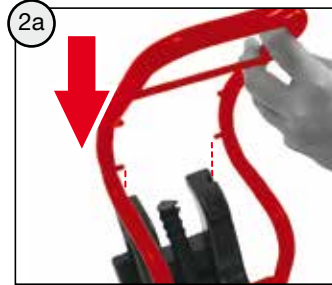

1x M5 x 100 **A**

1x **B**

1x M5 **C**

2x **D**

1x **C** 1x **D**
∅ 6 x 25 M6

! WARNING

- CHOKING HAZARD - Small parts, Danger of being swallowed. Contains small parts in non assembled state. Must be assembled by adults.
- Toy is not suitable to carry children.
- If toy is defective stop using it, repairs may only be carried out by adults.
- Adult supervision required.
- Never use near steps, slopes, driveways, hills, roadways, alleys or swimming pool areas.
- Always wear shoes.
- Conforms to the requirements of ASTM Standard Consumer Safety Specification on Toy Safety, F 963.