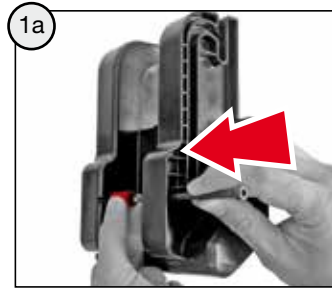

1x M5 x 100 **A**

1x **B**

1x M5 **C**

2x **D**

1x **C** 1x **D**
∅ 6 x 25 M6

! WARNING

- CHOKING HAZARD - Small parts, Danger of being swallowed. Contains small parts in non assembled state. Must be assembled by adults.
- Toy is not suitable to carry children.
- If toy is defective stop using it, repairs may only be carried out by adults.
- Adult supervision required.
- Never use near steps, slopes, driveways, hills, roadways, alleys or swimming pool areas.
- Always wear shoes.
- Conforms to the requirements of ASTM Standard Consumer Safety Specification on Toy Safety, F 963.