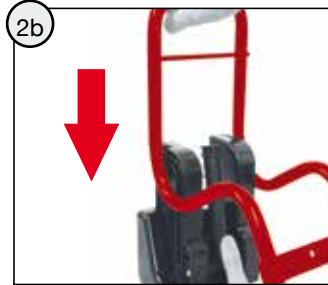

2x

1x **C** 1x **D** M6
∅ 6 x 25

WARNING

- CHOKING HAZARD: Small parts. Danger of being swallowed. Contains small parts in non assembled state. Must be assembled by adults.
- Adult supervision required.
- Never use near steps, slopes, driveways, hills, roadways, alleys or swimming pool areas.
- Always wear shoes.
- Never allow more than one rider.
- The use of protective gear and a safety helmet is highly recommended.
- Conforms to the requirements of ASTM Standard Consumer Safety Specification on Toy Safety, F 963
- Not suitable for children under 3 years.