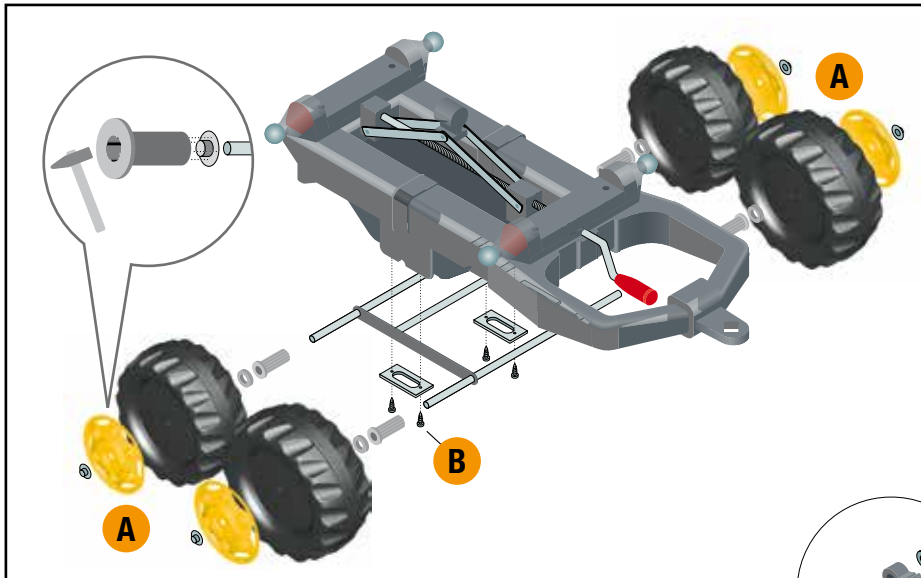

rollyMega Trailer

rolly toys Kundendienst Deutschland:

Tel: +49 (0) 95 68 / 856-142
 Fax: +49 (0) 95 68 / 856-183
 e-mail: service@rollytoys.de

2017/05

300.000.800.00

WARNING

- CHOKING HAZARD - Small parts, Danger of being swallowed. Contains small parts in non assembled state. Must be assembled by adults.
- Toy is not suitable to carry children.
- If toy is defective stop using it, repairs may only be carried out by adults.
- Adult supervision required.
- Never use near steps, slopes, driveways, hills, roadways, alleys or swimming pool areas.
- Always wear shoes.
- Conforms to the requirements of ASTM Standard Consumer Safety Specification on Toy Safety, F 963.