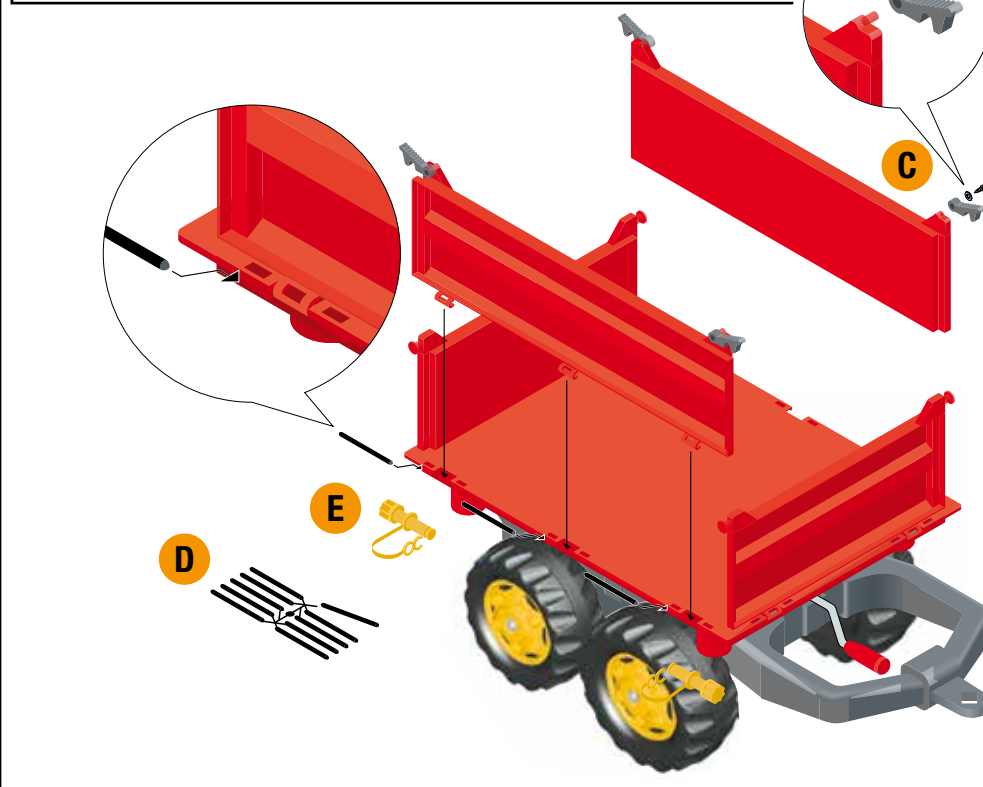

rollyMega Trailer

rolly toys Kundendienst Deutschland:

Tel: +49 (0) 95 68 / 856-142
 Fax: +49 (0) 95 68 / 856-183
 e-mail: service@rollytoys.de

2017/05

300.000.800.00

WARNING

- CHOKING HAZARD - Small parts, Danger of being swallowed. Contains small parts in non assembled state. Must be assembled by adults.
- Toy is not suitable to carry children.
- If toy is defective stop using it, repairs may only be carried out by adults.
- Adult supervision required.
- Never use near steps, slopes, driveways, hills, roadways, alleys or swimming pool areas.
- Always wear shoes.
- Conforms to the requirements of ASTM Standard Consumer Safety Specification on Toy Safety, F 963.