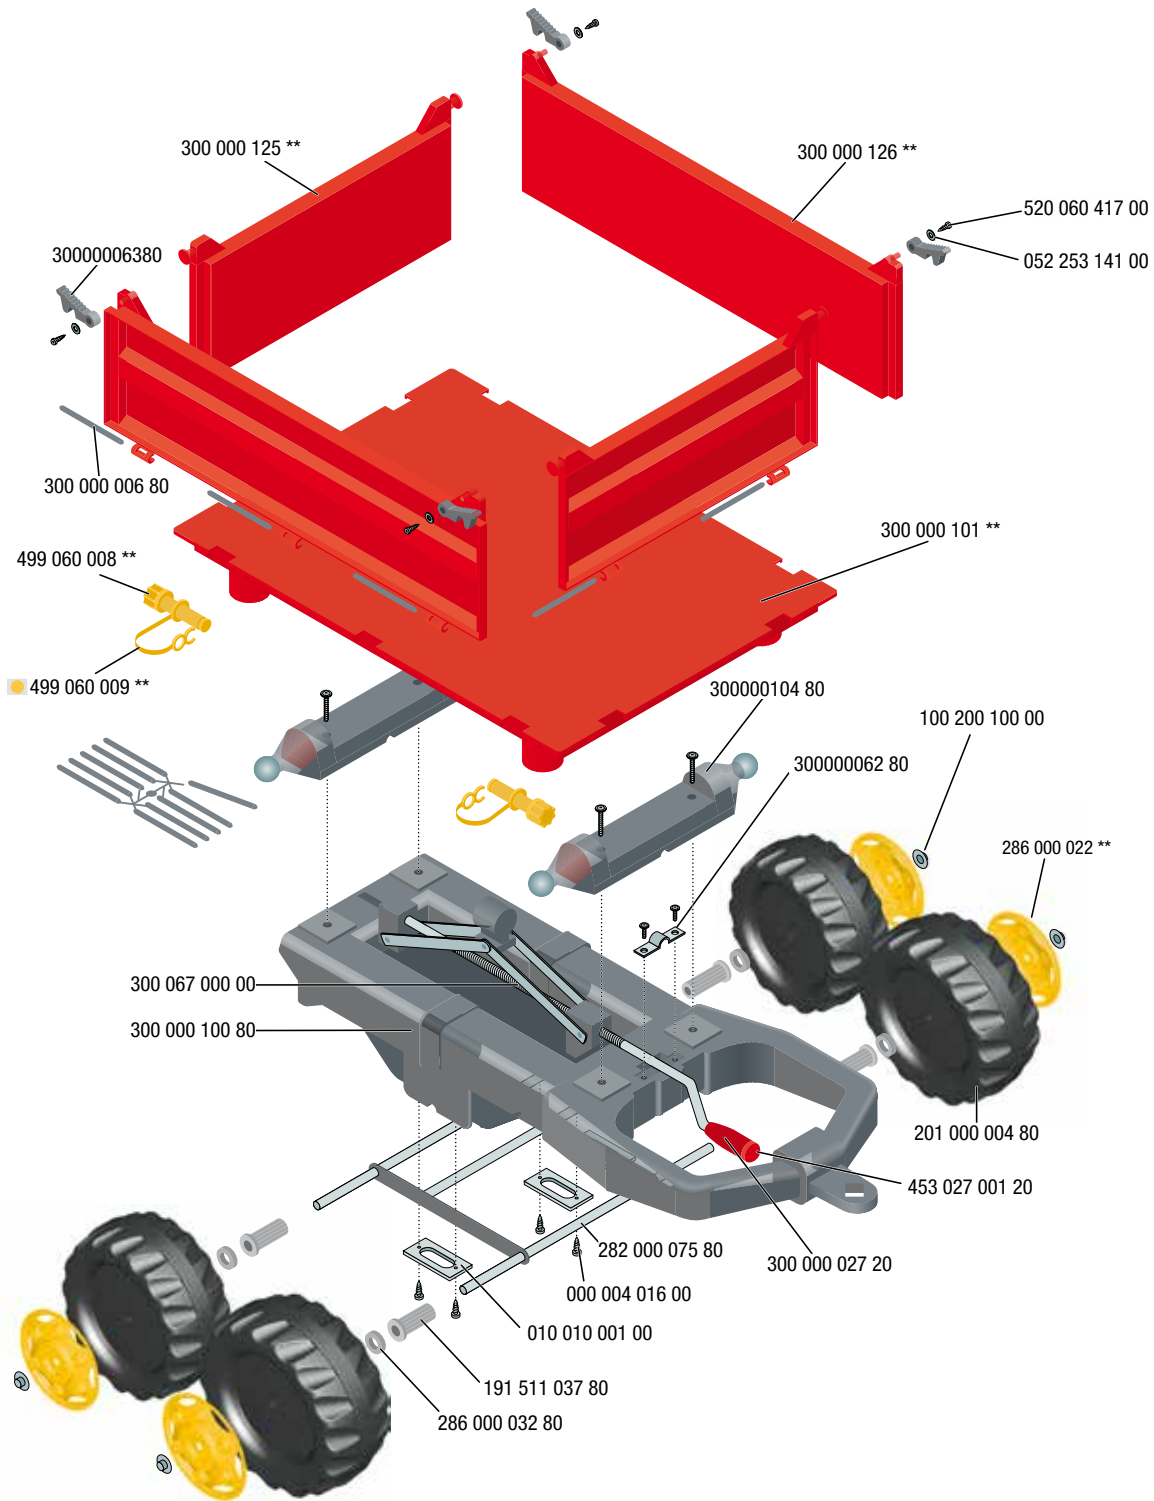

--- NORTH & SOUTH AMERICA only ---

180 days warranty

From the date of purchase + guaranteed spare part service

The warranty does not cover damages caused by improper use or neglect