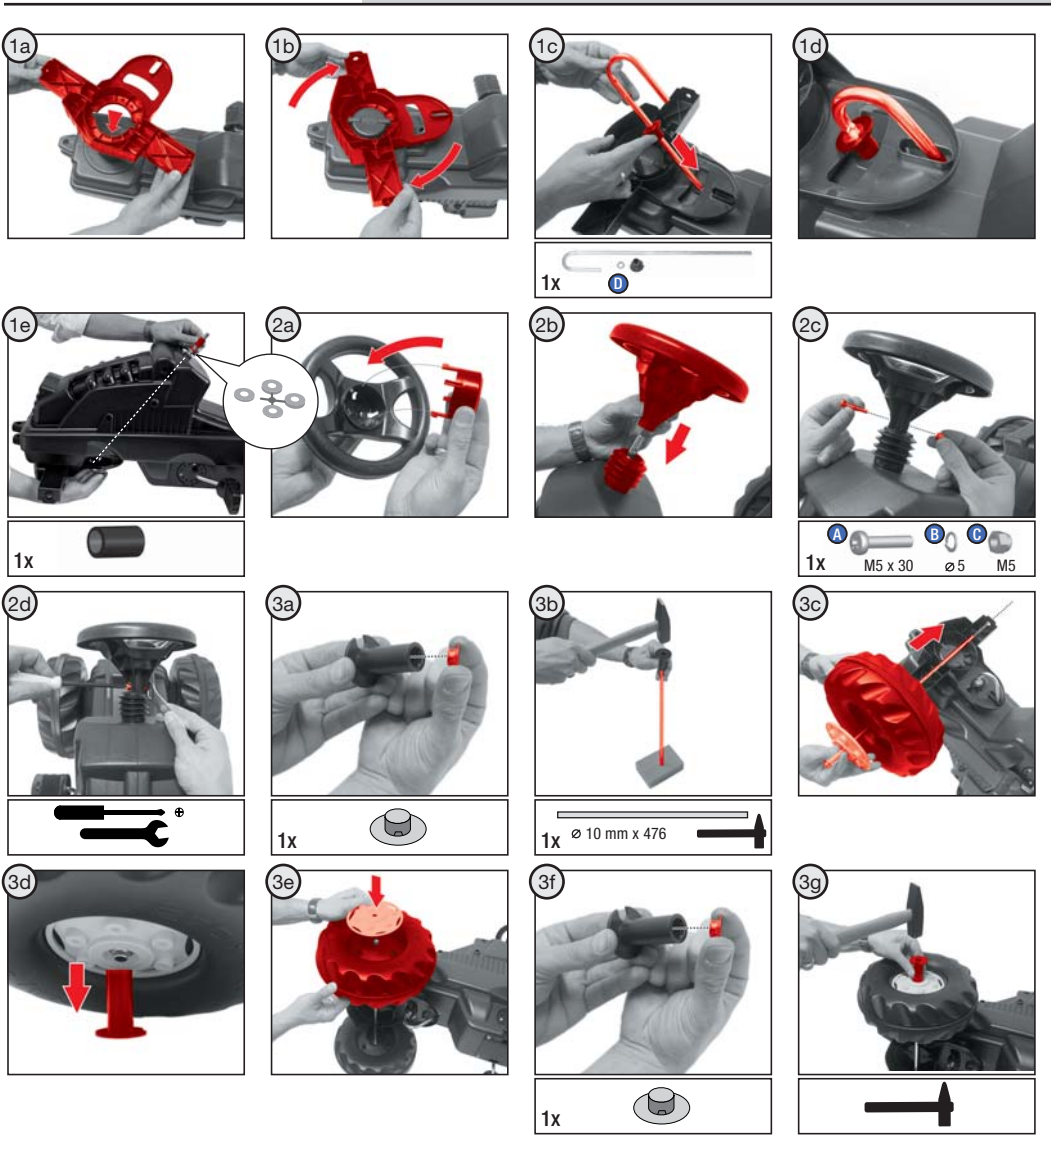

--- NORTH & SOUTH AMERICA only ---

180 days warranty

From the date of purchase + guaranteed spare part service

The warranty does not cover damages caused by improper use or neglect