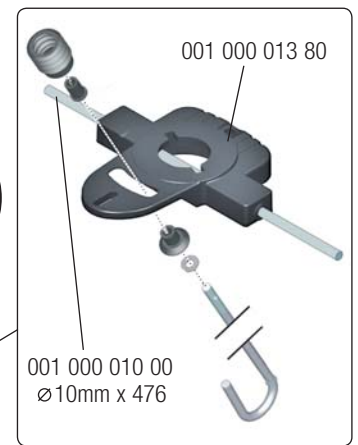

rolly toys Kundendienst Deutschland:

Tel: +49 (0) 95 68 / 856-142

Fax: +49 (0) 95 68 / 856-183

e-mail: service@rollytoys.de

Plattform / Platform

60 *** *, 61 *** *

2011/03

610.000.800.00

made
in
Germany