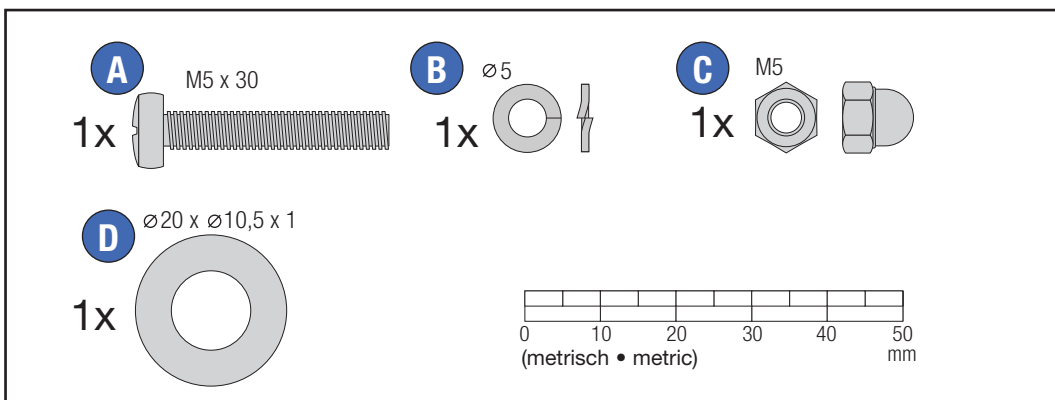

rolly toys Kundendienst Deutschland:

Tel: +49 (0) 95 68 / 856-142

Fax: +49 (0) 95 68 / 856-183

e-mail: service@rollytoys.de

Plattform / Platform

60 *** *, 61 *** *

2011/03

610.000.800.00

made
in
Germany