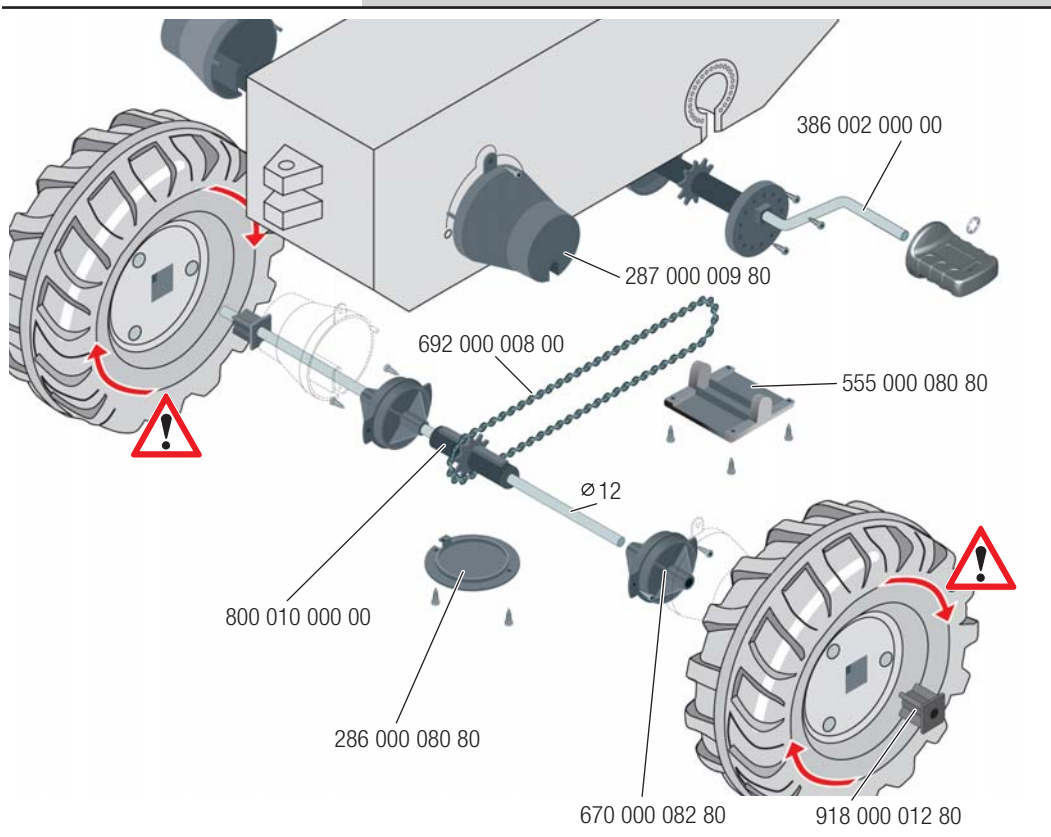

180 days warranty

From the date of purchase + guaranteed spare part service

The warranty does not cover damages caused by improper use or neglect

WARNING

- **CHOKING HAZARD:** Small parts. Danger of being swallowed. Contains small parts in non assembled state. Must be assembled by adults.
- Adult supervision required.
- Never use near steps, slopes, driveways, hills, roadways, alleys or swimming pool areas.
- Always wear shoes.
- Never allow more than one rider.
- The use of protective gear and a safety helmet is highly recommended.
- Conforms to the requirements of ASTM Standard Consumer Safety Specification on Toy Safety, F 963
- Not suitable for children under 3 years.