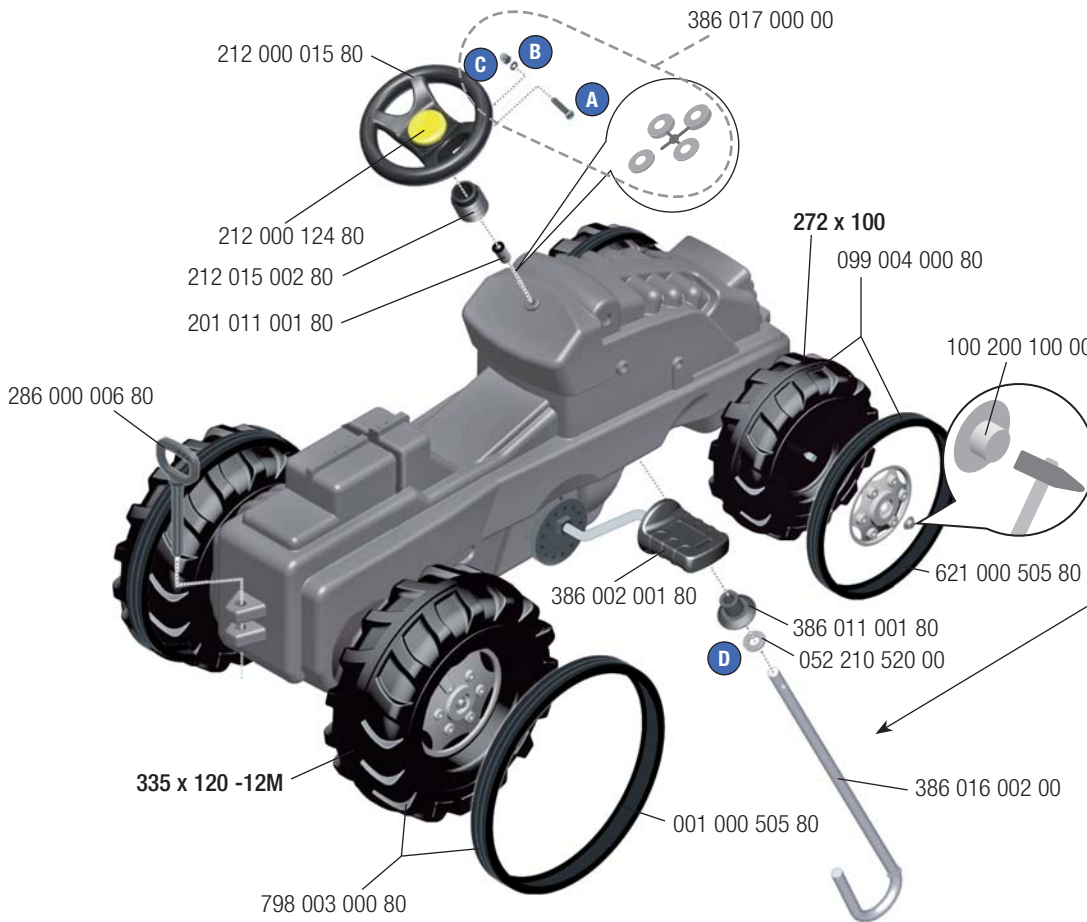

rolly toys Kundendienst Deutschland:

Tel: +49 (0) 95 68 / 856-142

Fax: +49 (0) 95 68 / 856-183

e-mail: service@rollytoys.de

Plattform / Platform

60 *** *, 61 *** *

2011/03

610.000.800.00

made
in
Germany