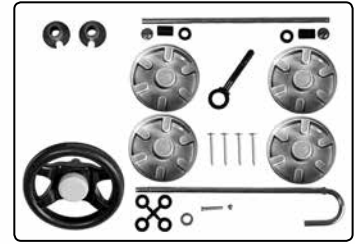

made in Germany