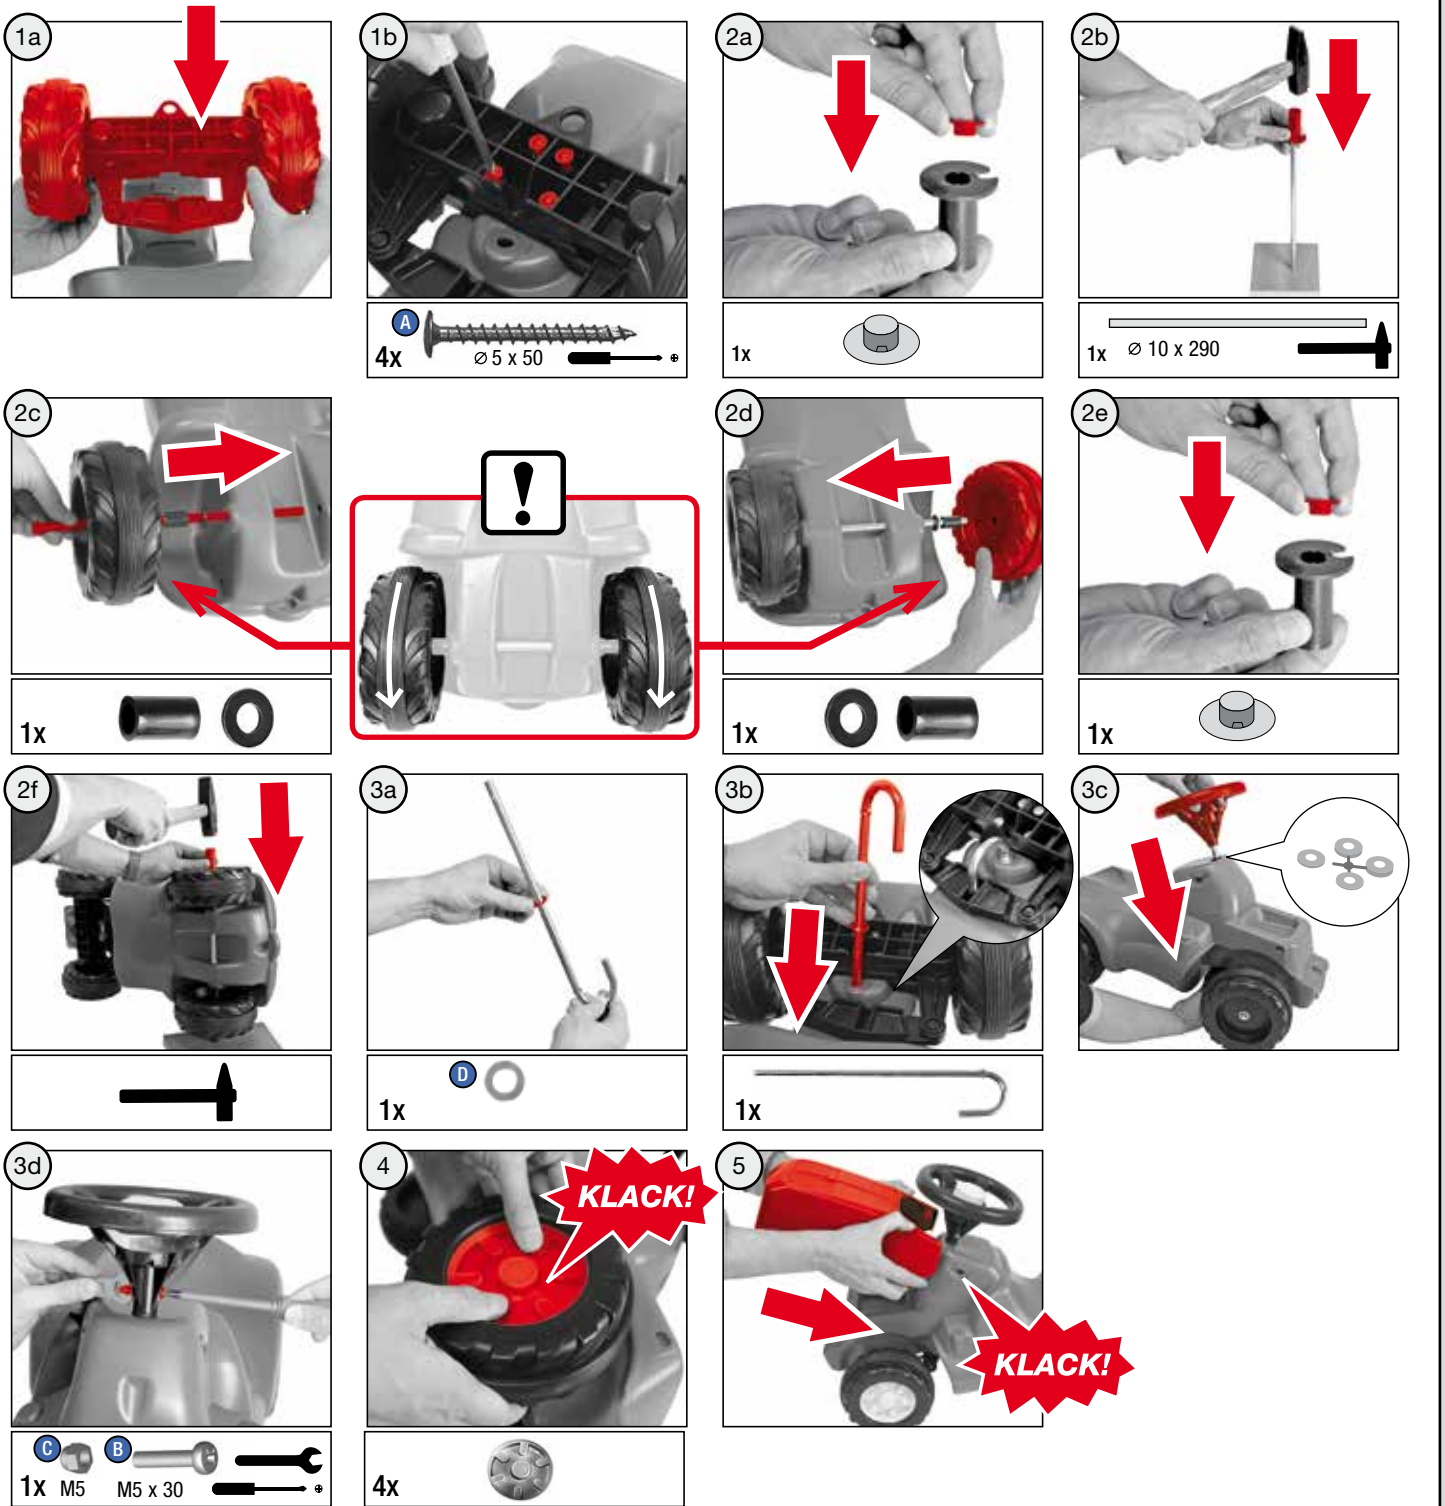

---NORTH & SOUTH AMERICA only---

180 days warranty

From the date of purchase + guaranteed spare part service

The warranty does not cover damages caused by improper use or neglect

WARNING

- CHOKING HAZARD - Small parts, Danger of being swallowed. Contains small parts in non assembled state. Must be assembled by adults.
- If toy is defective stop using it, repairs may only be carried out by adults.
- Adult supervision required.
- Never use near steps, slopes, driveways, hills, roadways, alleys or swimming pool areas.
- Always wear shoes.
- Never allow more than one rider.
- The use of protective gear and safety helmet is highly recommended.
- Conforms to the requirements of ASTM Standard Consumer Safety Specification on Toy Safety, F 963.