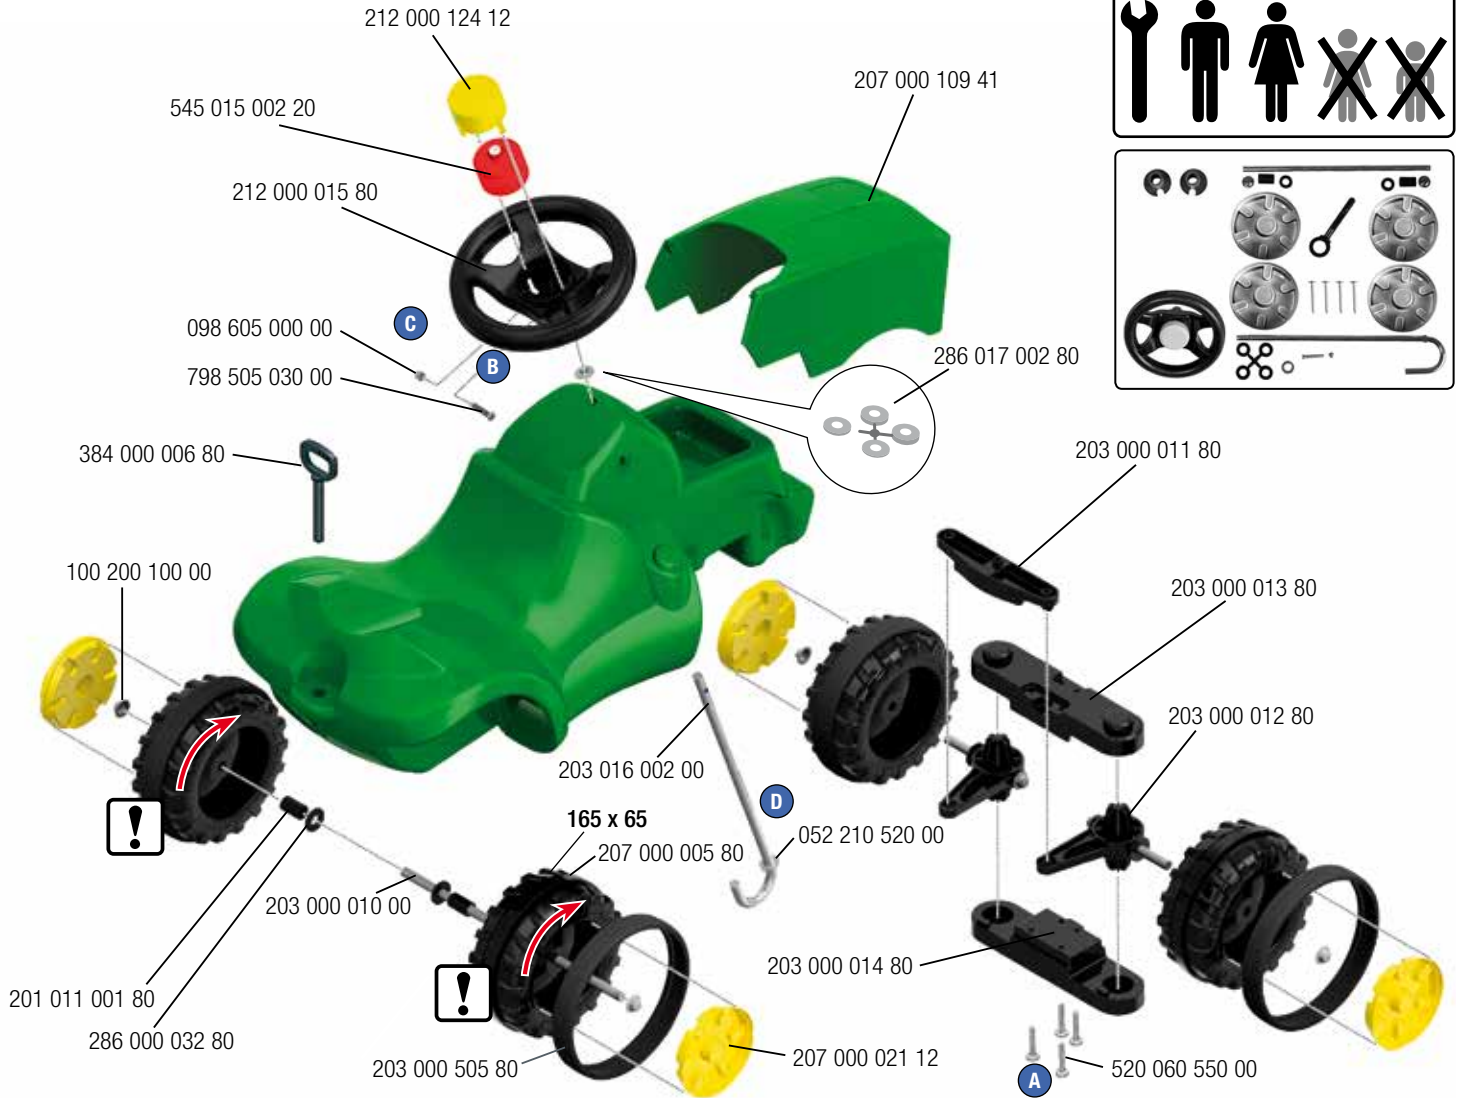

JOHN DEERE

John Deere 6150 R

rolly toys Kundendienst Deutschland:

Tel: +49 (0) 95 68 / 856-142

Fax: +49 (0) 95 68 / 856-183

e-mail: service@rollytoys.de

2017/02

207.000.800.00

180 days warranty

From the date of purchase + guaranteed spare part service

The warranty does not cover damages caused by improper use or neglect

WARNING

- CHOKING HAZARD - Small parts, Danger of being swallowed. Contains small parts in non assembled state. Must be assembled by adults.
- If toy is defective stop using it, repairs may only be carried out by adults.
- Adult supervision required.
- Never use near steps, slopes, driveways, hills, roadways, alleys or swimming pool areas.
- Always wear shoes.
- Never allow more than one rider.
- The use of protective gear and safety helmet is highly recommended.
- Conforms to the requirements of ASTM Standard Consumer Safety Specification on Toy Safety, F 963.