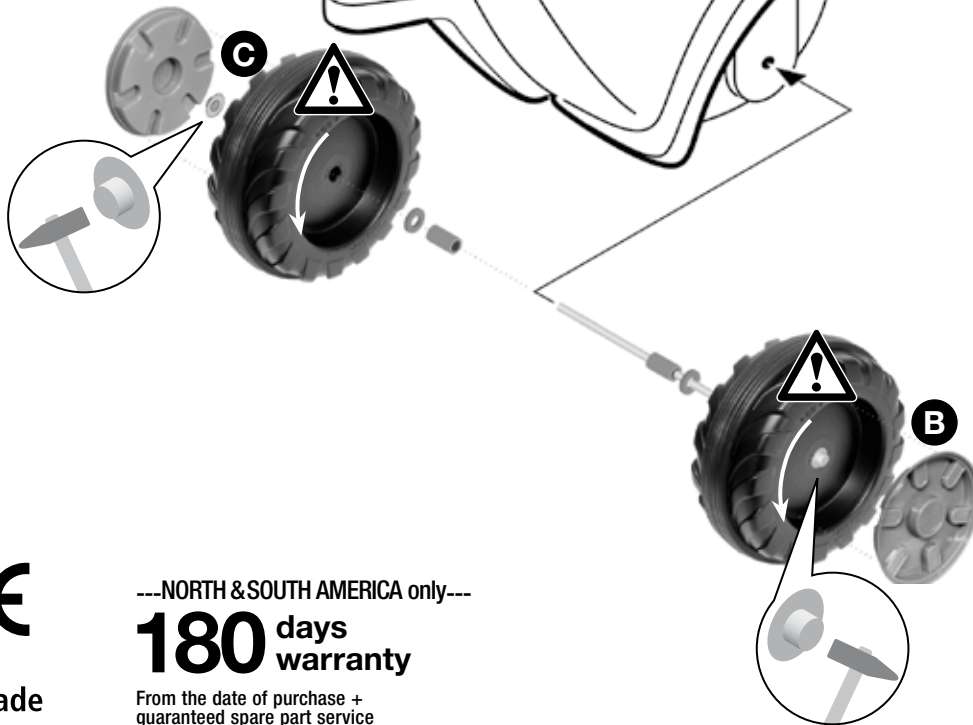

Kleiner Kippanhänger

rolly toys Kundendienst Deutschland:

Tel: +49 (0) 95 68 / 856-142
 Fax: +49 (0) 95 68 / 856-183
 e-mail: service@rollytoys.de

2019/02

208.000.800.00

A

WARNING

- CHOKING HAZARD - Small parts, Danger of being swallowed. Contains small parts in non assembled state. Must be assembled by adults.
- Toy is not suitable to carry children.
- If toy is defective stop using it, repairs may only be carried out by adults.
- Adult supervision required.
- Never use near steps, slopes, driveways, hills, roadways, alleys or swimming pool areas.
- Always wear shoes.
- Conforms to the requirements of ASTM Standard Consumer Safety Specification on Toy Safety, F 963.

made in Germany

---NORTH & SOUTH AMERICA only---

180 days warranty

From the date of purchase + guaranteed spare part service

The warranty does not cover damages caused by improper use or neglect

<input type="checkbox"/>	rolly Dreiradtraktoren	05 ...
<input checked="" type="checkbox"/>	rollyMinitrac	13 ...
<input type="checkbox"/>	rollyKid	01 ... / 02 ...
<input type="checkbox"/>	rollyJunior	80 ... / 81 ...
<input type="checkbox"/>	rollyFarmtrac	60 ... / 61 ...
<input type="checkbox"/>	rollyFarmtrac Classic	03 ... / 04 ...
<input type="checkbox"/>	rollyFarmtrac Premium	70 ... / 71 ...
<input type="checkbox"/>	rollyX-Trac	03 ... / 04 ...
<input type="checkbox"/>	rollyTruck (Unimog)	03 ...