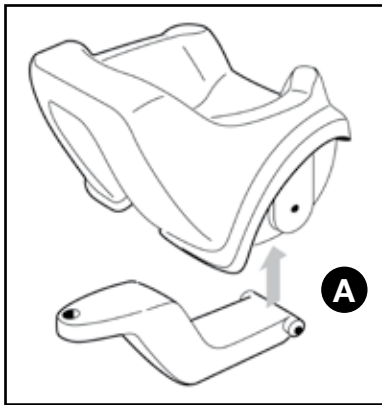

Kleiner Kippanhänger

rolly toys Kundendienst Deutschland:

Tel: +49 (0) 95 68 / 856-142
 Fax: +49 (0) 95 68 / 856-183
 e-mail: service@rollytoys.de

2019/02

208.000.800.00

A

WARNING

- CHOKING HAZARD - Small parts, Danger of being swallowed. Contains small parts in non assembled state. Must be assembled by adults.
- Toy is not suitable to carry children.
- If toy is defective stop using it, repairs may only be carried out by adults.
- Adult supervision required.
- Never use near steps, slopes, driveways, hills, roadways, alleys or swimming pool areas.
- Always wear shoes.
- Conforms to the requirements of ASTM Standard Consumer Safety Specification on Toy Safety, F 963.