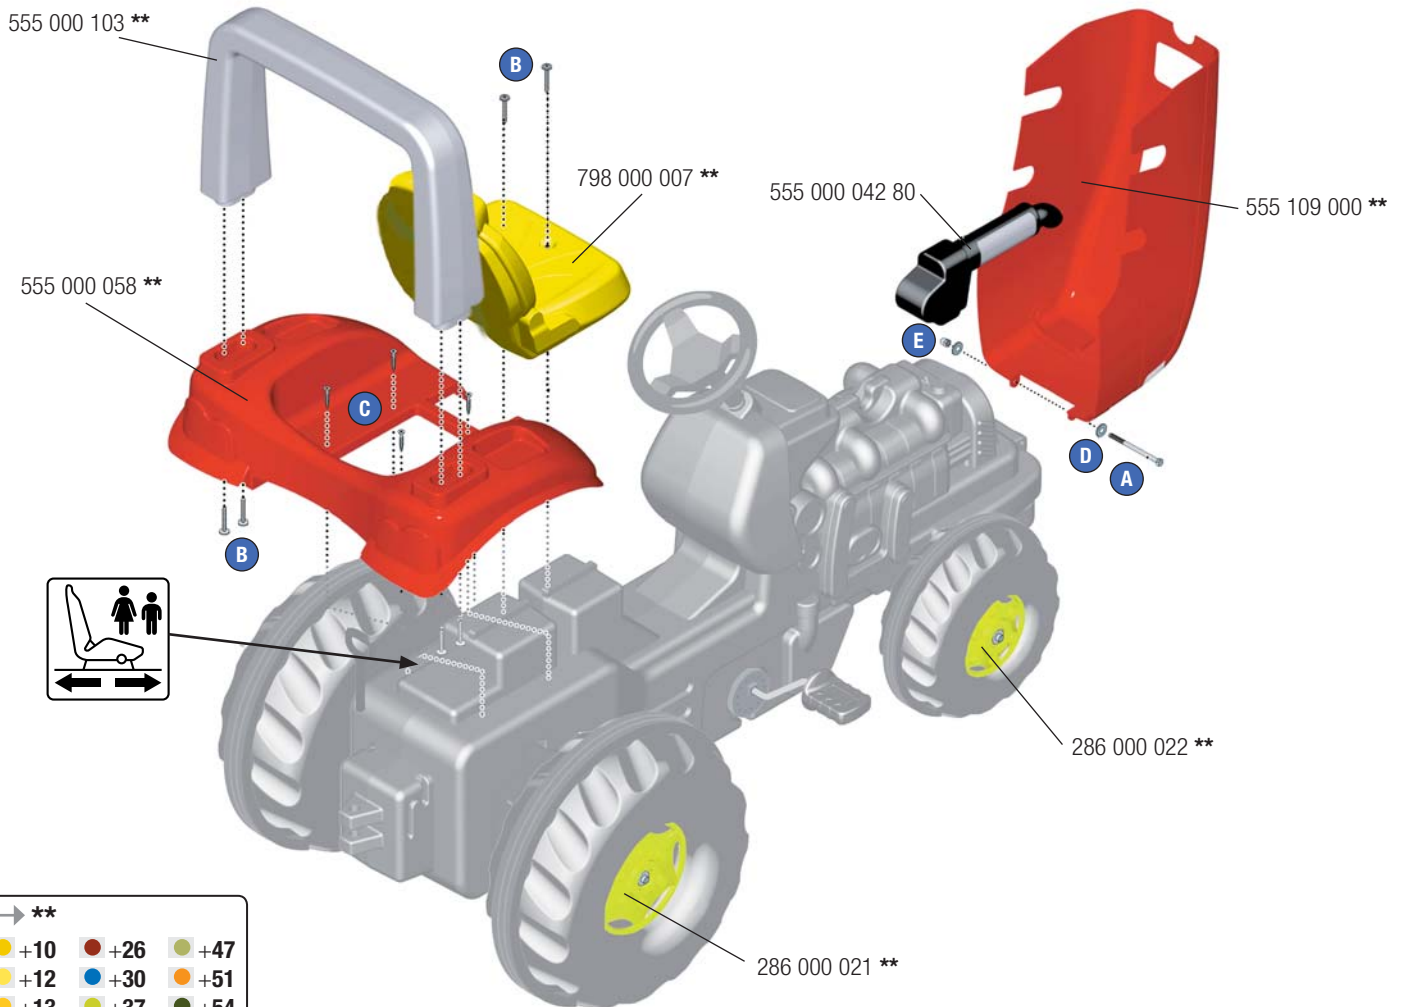

→ **		
● +10	● +26	● +47
● +12	● +30	● +51
● +13	● +37	● +54
● +20	● +40	● +70
● +22	● +41	● +75
● +23	● +44	● +80

made  
in  
Germany

Franz Schneider GmbH & Co KG

P.O.Box 1460

D-96459 · Neustadt bei Coburg · Germany