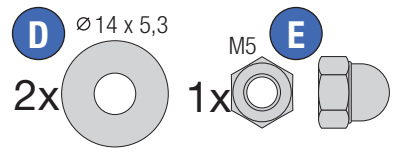

(metrisch • metric)