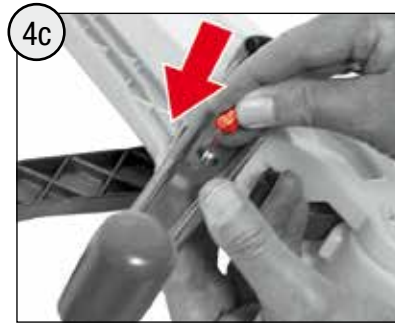

2x **A** M8 x 70

2x **H** M8

⊕

1x **B** M6 x 70 **I** M6

⊕

1x **E** M6 x 20 **K** ø 20

1x **I** M6

⊕

1x **F** M6 x 16 **I** M6

⊕

⊕

1x **C** M6 x 55

1x **I** M6

⊕

1x **D** M6 x 35 **I** M6

⊕

2x ø 10 x 450

2x ø 15 x 20

2x ø 15 x 20

2x

4x

3x **G** ø 5 x 40

⊕

1x