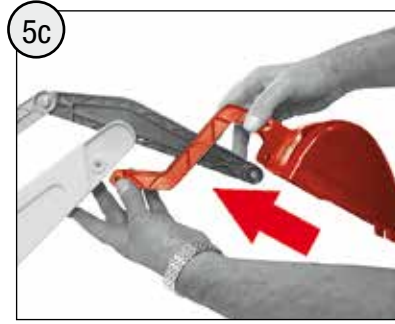

2x **A** M8 x 70

2x **H** M8

⊕

1x **B** M6 x 70 **I** M6

⊕

1x **E** M6 x 20 **K** ø 20

1x **I** M6

⊕

1x **F** M6 x 16 **I** M6

⊕

⊕

1x **C** M6 x 55

1x **I** M6

⊕

1x **D** M6 x 35 **I** M6

⊕

2x ø 10 x 450

2x ø 15 x 20

2x ø 15 x 20

2x

4x

3x **G** ø 5 x 40

⊕

1x