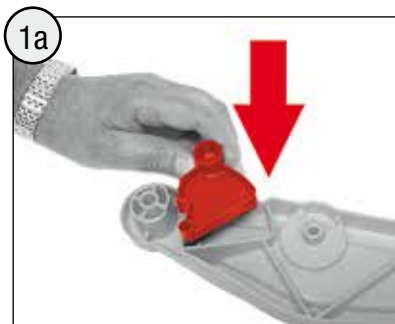

2x **A** M8 x 70

2x **H** M8

⊕

1x **B** M6 x 70 **I** M6

⊕

1x **E** M6 x 20 **K** ø 20

1x **I** M6

⊕

1x **F** M6 x 16 **I** M6

⊕

⊕

1x **C** M6 x 55

1x **I** M6

⊕

1x **D** M6 x 35 **I** M6

⊕

2x ø 10 x 450

2x ø 15 x 20

2x ø 15 x 20

2x

4x

3x **G** ø 5 x 40

⊕

1x