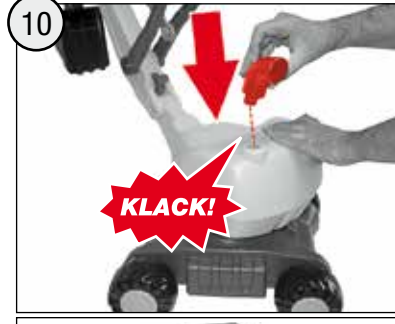

2x **A** M8 x 70

2x **H** M8

⊕

1x **B** M6 x 70 **I** M6

⊕

1x **E** M6 x 20 **K** ø 20

1x **I** M6

⊕

1x **F** M6 x 16 **I** M6

⊕

⊕

1x **C** M6 x 55

1x **I** M6

⊕

1x **D** M6 x 35 **I** M6

⊕

2x ø 10 x 450

2x ø 15 x 20

2x ø 15 x 20

2x

4x

3x **G** ø 5 x 40

⊕

1x