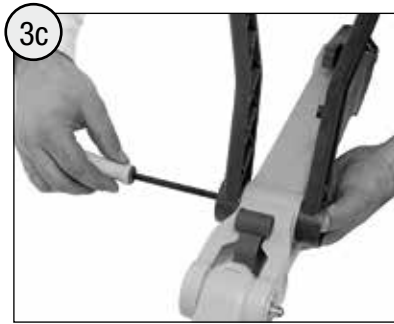

2x **A** M8 x 70

2x **H** M8

⊕

1x **B** M6 x 70 **I** M6

⊕

1x **E** M6 x 20 **K** ø 20

1x **I** M6

⊕

1x **F** M6 x 16 **I** M6

⊕

⊕

1x **C** M6 x 55

1x **I** M6

⊕

1x **D** M6 x 35 **I** M6

⊕

2x ø 10 x 450

2x ø 15 x 20

2x ø 15 x 20

2x

4x

3x **G** ø 5 x 40

⊕

1x