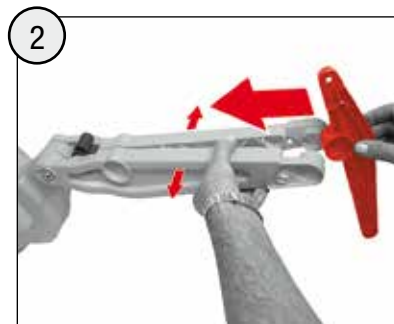

1x **B** M6 x 70 **I** M6