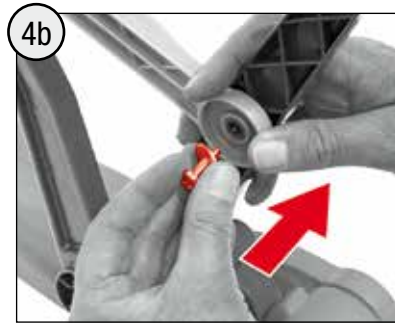

1x **E** M6 x 20 **K** ø 20