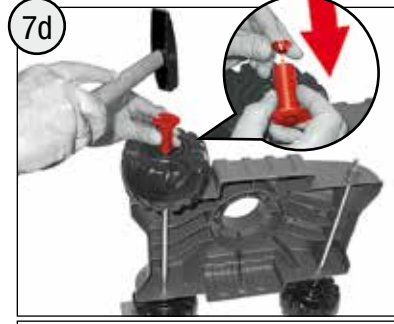

2x **A** M8 x 70

2x **H** M8

⊕

1x **B** M6 x 70 **I** M6

⊕

1x **E** M6 x 20 **K** ø 20

1x **I** M6

⊕

1x **F** M6 x 16 **I** M6

⊕

⊕

1x **C** M6 x 55

1x **I** M6

⊕

1x **D** M6 x 35 **I** M6

⊕

2x ø 10 x 450

2x ø 15 x 20

2x ø 15 x 20

2x

4x

3x **G** ø 5 x 40

⊕

1x