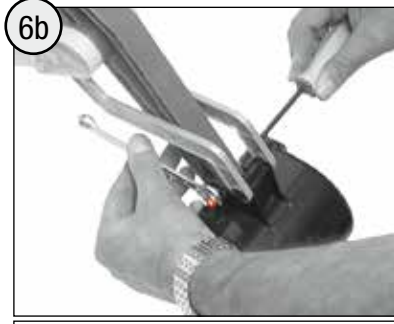

2x **A** M8 x 70

2x **H** M8

⊕

1x **B** M6 x 70 **I** M6

⊕

1x **E** M6 x 20 **K** ø 20

1x **I** M6

⊕

1x **F** M6 x 16 **I** M6

⊕

⊕

1x **C** M6 x 55

1x **I** M6

⊕

1x **D** M6 x 35 **I** M6

⊕

2x ø 10 x 450

2x ø 15 x 20

2x ø 15 x 20

2x

4x

3x **G** ø 5 x 40

⊕

1x