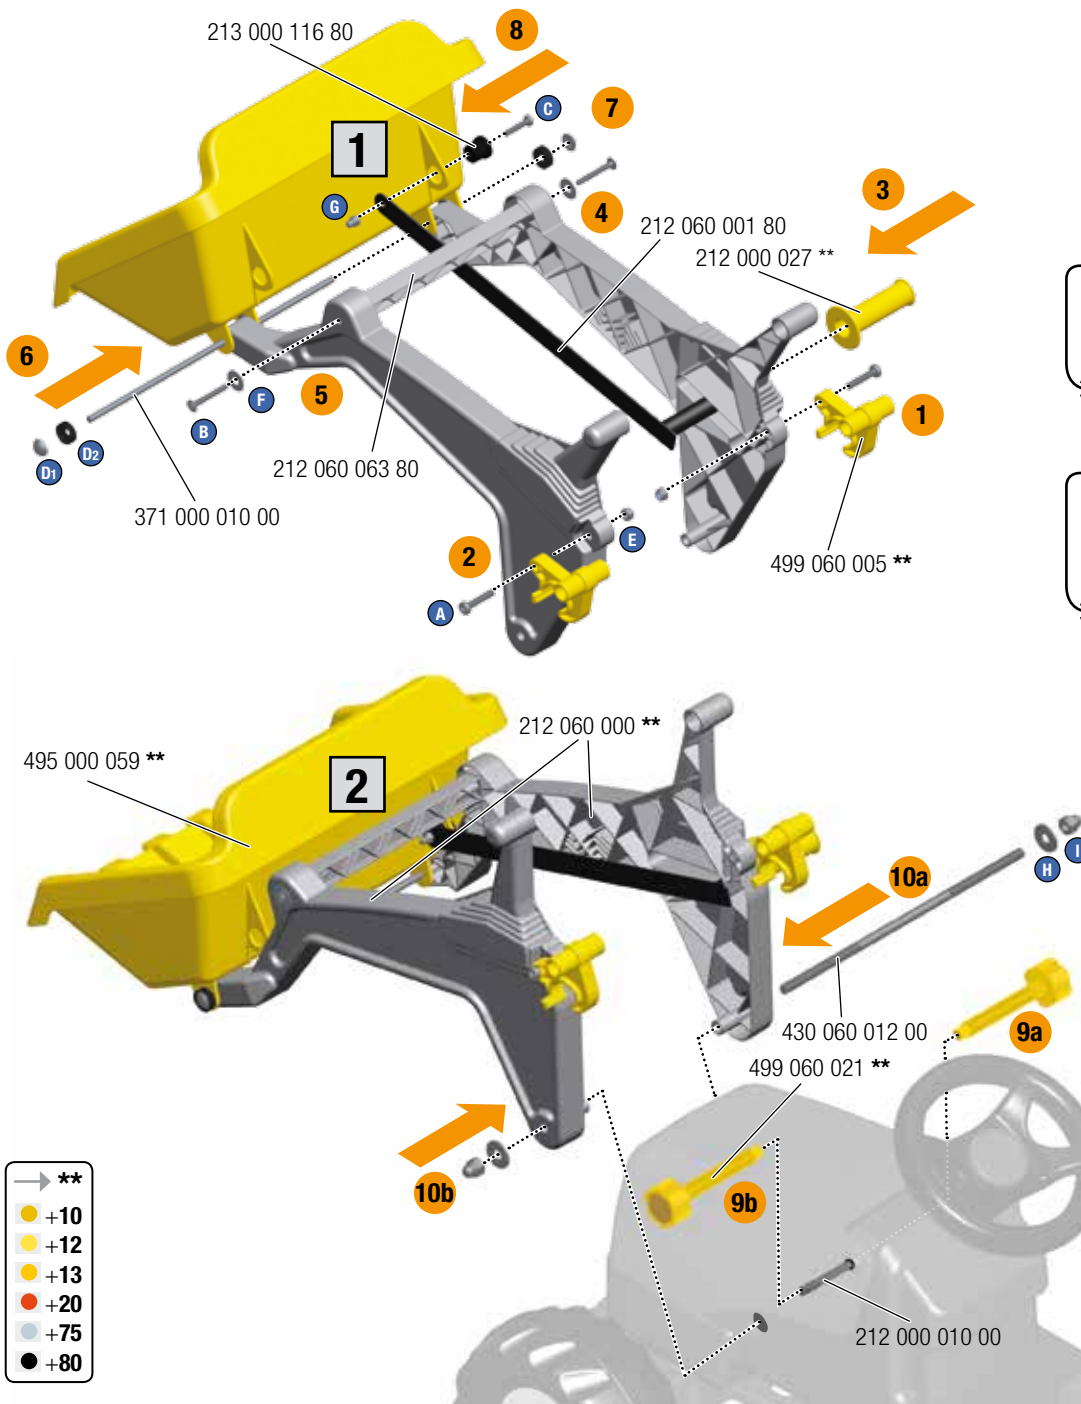

rollyki
01 ... .. / 02 ... ..
rollyki
62 ... .. / 63 ... ..

—NORTH & SOUTH AMERICA only—
180 days warranty

From the date of purchase + guaranteed spare part service
The warranty does not cover damages caused by improper use or neglect