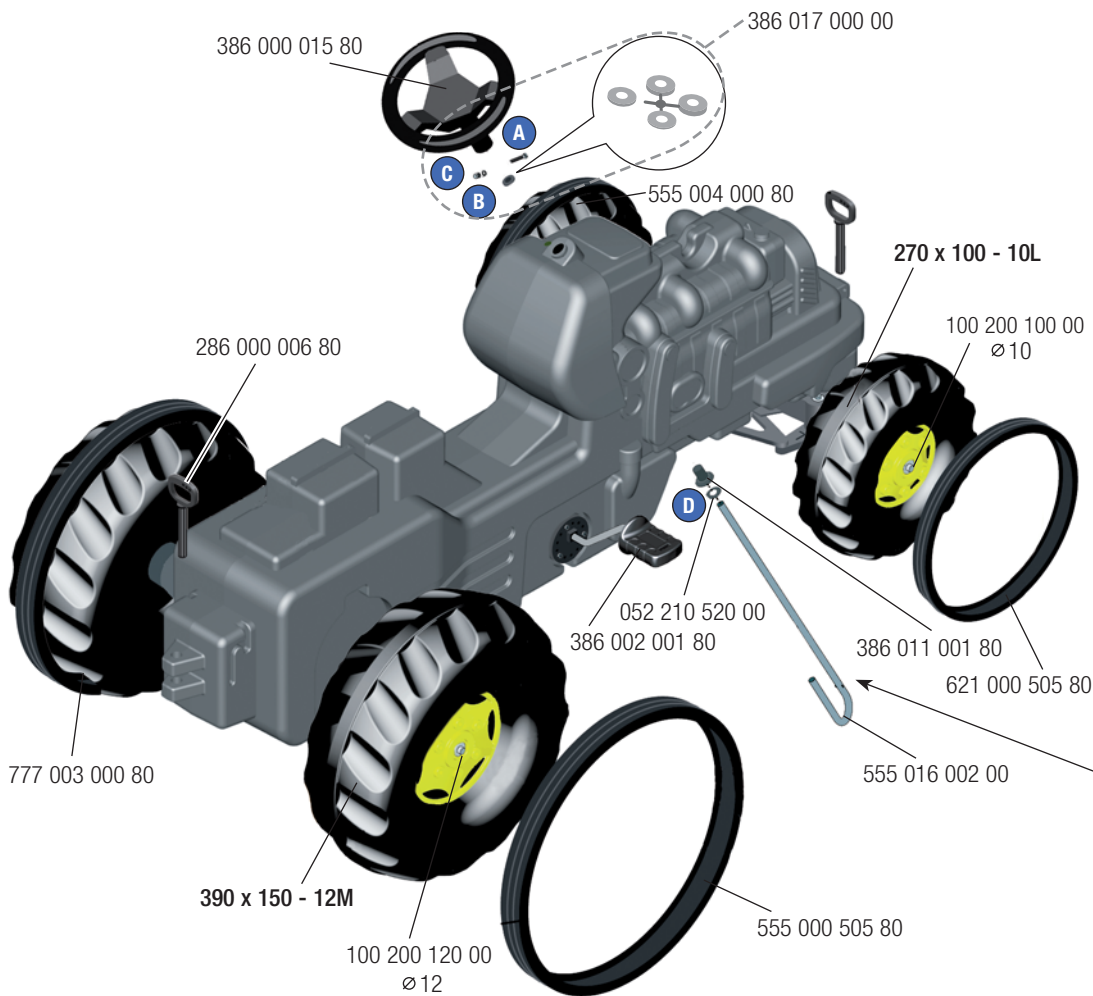

rolly toys Kundendienst Deutschland:

Tel: +49 (0) 95 68 / 856-142

Fax: +49 (0) 95 68 / 856-183

e-mail: service@rollytoys.de

Plattform / Platform

03 *** *, 04 *** *

2011/04

555.000.801.00

made
in
Germany