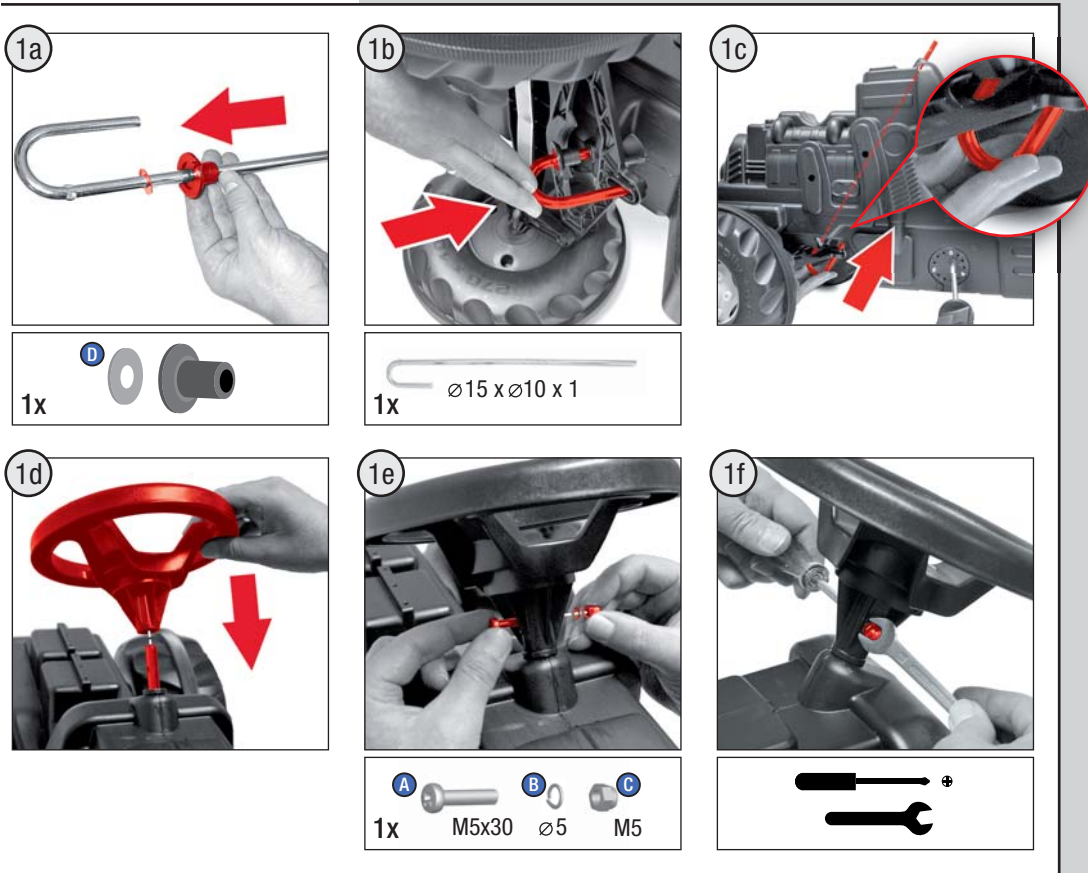

---NORTH & SOUTH AMERICA only---

180 days warranty

From the date of purchase + guaranteed spare part service

The warranty does not cover damages caused by improper use or neglect