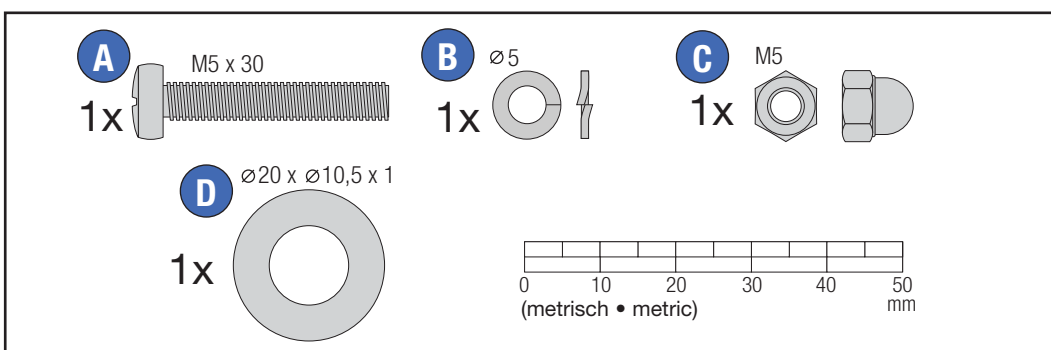

rolly toys Kundendienst Deutschland:

Tel: +49 (0) 95 68 / 856-142

Fax: +49 (0) 95 68 / 856-183

e-mail: service@rollytoys.de

Plattform / Platform

03 *** *, 04 *** *

2011/04

555.000.801.00

made
in
Germany