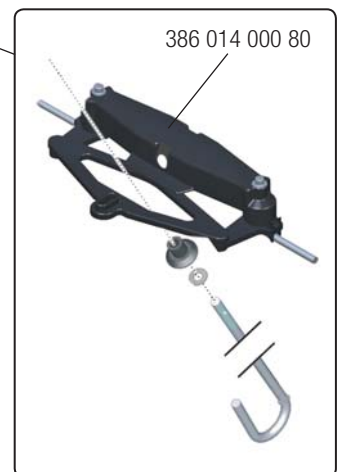

rolly toys Kundendienst Deutschland:

Tel: +49 (0) 95 68 / 856-142

Fax: +49 (0) 95 68 / 856-183

e-mail: service@rollytoys.de

Plattform / Platform

03 *** *, 04 *** *

2011/04

555.000.801.00

made
in
Germany