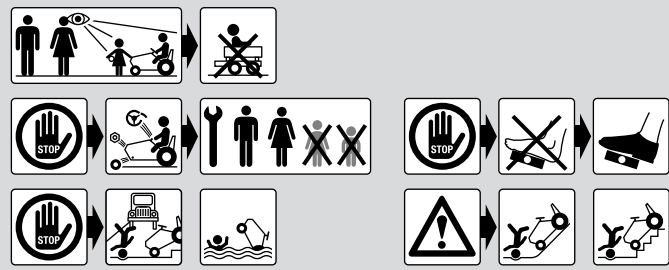

Franz Schneider GmbH & Co KG
P.O.Box 1460
D-96459 · Neustadt bei Coburg · Germany
Tel.: +49 (0) 95 68 / 856-0
Fax.: +49 (0) 95 68 / 856-190
www.rollytoys.com