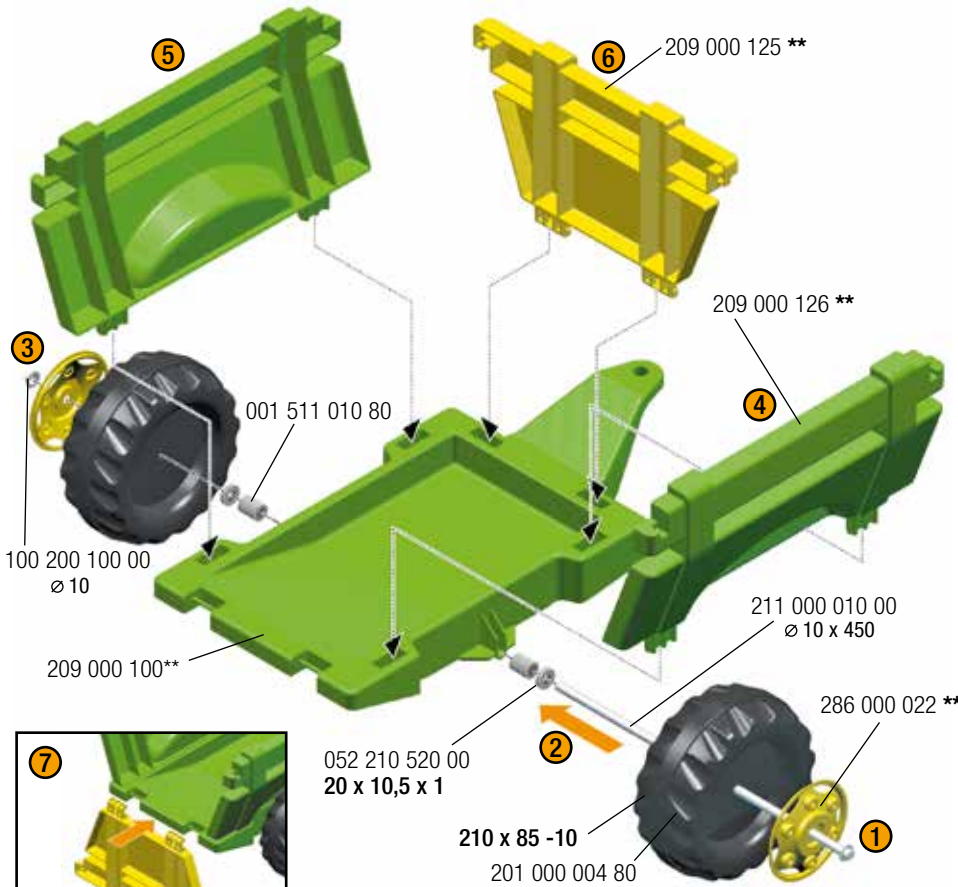

- → **
- +12
- +13
- +22
- +30
- +37
- +40
- +41
- +75
- +78
- +80

WARNING

- CHOKING HAZARD - Small parts, Danger of being swallowed. Contains small parts in non assembled state. Must be assembled by adults.
- Toy is not suitable to carry children.
- If toy is defective stop using it, repairs may only be carried out by adults.
- Adult supervision required.
- Never use near steps, slopes, driveways, hills, roadways, alleys or swimming pool areas.
- Always wear shoes.
- Conforms to the requirements of ASTM Standard Consumer Safety Specification on Toy Safety, F 963.

---NORTH & SOUTH AMERICA only---

180 days warranty

From the date of purchase + guaranteed spare part service

The warranty does not cover damages caused by improper use or neglect

☐	rolly Dreiradtraktoren	05 ●●●●
☐	rollyMinitrac	13 ●●●●
☒	rollyKiddy	62 ●●●● / 63 ●●●●
☒	rollyKid	01 ●●●● / 02 ●●●●
☒	rollyJunior	80 ●●●● / 81 ●●●●
☒	rollyFarmtrac	60 ●●●● / 61 ●●●●
☒	rollyFarmtrac Classic	03 ●●●● / 04 ●●●●
☒	rollyFarmtrac Premium	70 ●●●● / 71 ●●●●
☒	rollyX-Trac	03 ●●●● / 04 ●●●●
☒	rollyTruck (Unimog)	03 ●●●●

made in Germany