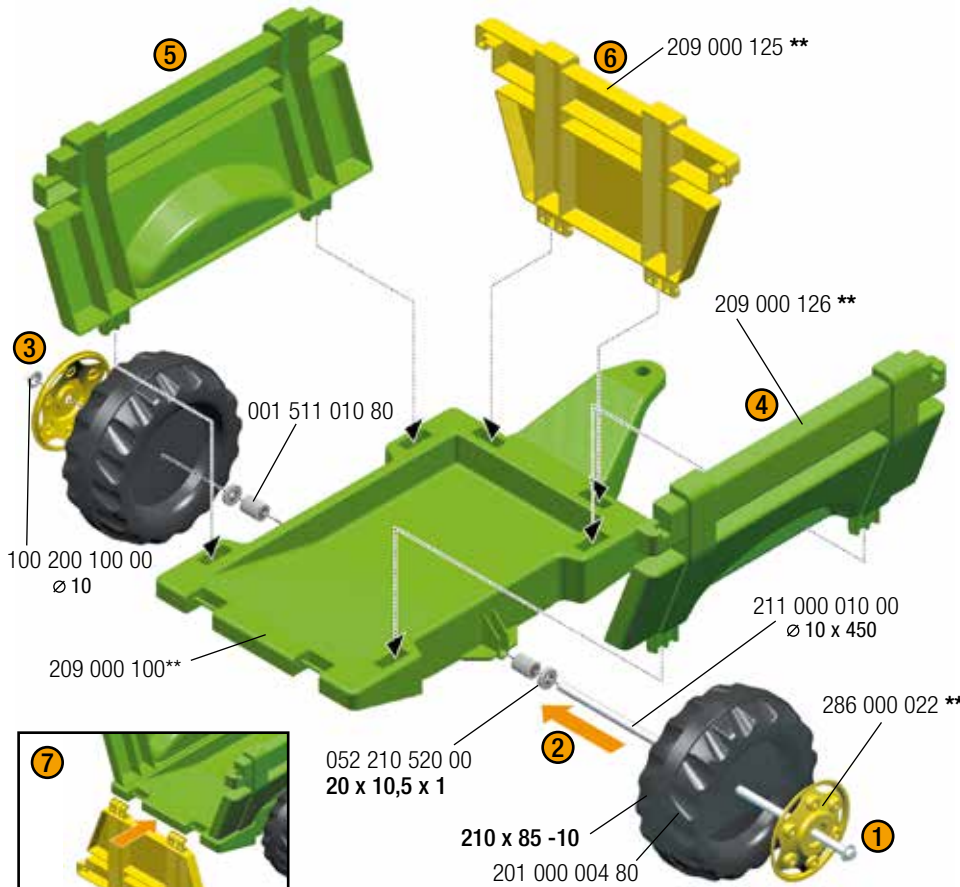

- → **
- +12
- +13
- +22
- +30
- +37
- +40
- +41
- +75
- +78
- +80

WARNING

- CHOKING HAZARD - Small parts, Danger of being swallowed. Contains small parts in non assembled state. Must be assembled by adults.
- Toy is not suitable to carry children.
- If toy is defective stop using it, repairs may only be carried out by adults.
- Adult supervision required.
- Never use near steps, slopes, driveways, hills, roadways, alleys or swimming pool areas.
- Always wear shoes.
- Conforms to the requirements of ASTM Standard Consumer Safety Specification on Toy Safety, F 963.

☐	rolly Dreiradtraktoren	05 ●●●●
☐	rollyMinitrac	13 ●●●●
☒	rollyKiddy	62 ●●●● / 63 ●●●●
☒	rollyKid	01 ●●●● / 02 ●●●●
☒	rollyJunior	80 ●●●● / 81 ●●●●
☒	rollyFarmtrac	60 ●●●● / 61 ●●●●
☒	rollyFarmtrac Classic	03 ●●●● / 04 ●●●●
☒	rollyFarmtrac Premium	70 ●●●● / 71 ●●●●
☒	rollyX-Trac	03 ●●●● / 04 ●●●●
☒	rollyTruck (Unimog)	03 ●●●●

---NORTH & SOUTH AMERICA only---
180 days warranty

From the date of purchase + guaranteed spare part service
The warranty does not cover damages caused by improper use or neglect

made in Germany