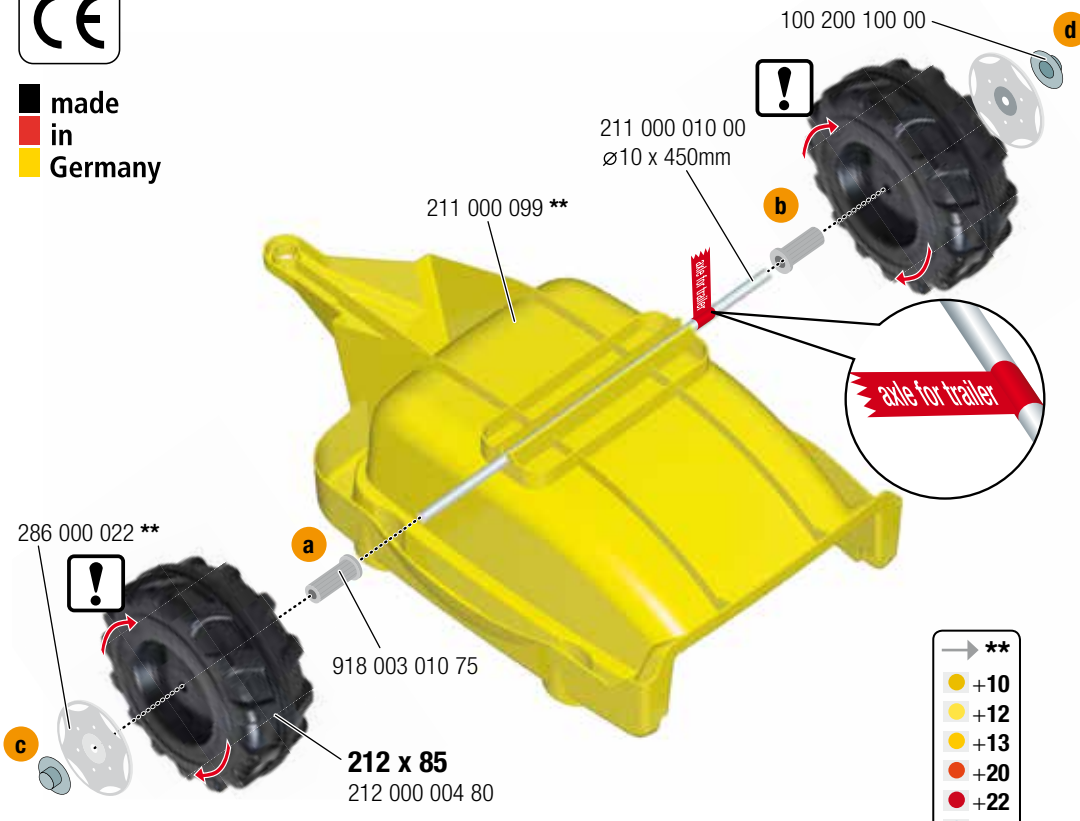

rollyKis Trailer

rolly toys Kundendienst Deutschland:

Tel: +49 (0) 95 68 / 856-142
 Fax: +49 (0) 95 68 / 856-183
 e-mail: service@rollytoys.de

2016/12

211.000.802.00

made in Germany

WARNING

- CHOKING HAZARD - Small parts, Danger of being swallowed. Contains small parts in non assembled state. Must be assembled by adults.
- Toy is not suitable to carry children.
- If toy is defective stop using it, repairs may only be carried out by adults.
- Adult supervision required.
- Never use near steps, slopes, driveways, hills, roadways, alleys or swimming pool areas.
- Always wear shoes.
- Conforms to the requirements of ASTM Standard Consumer Safety Specification on Toy Safety, F 963.