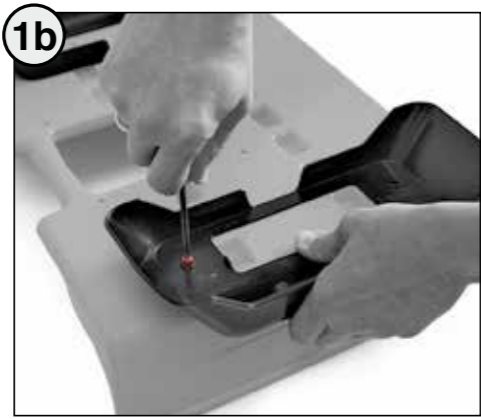

A 4x17
4x

B 5x40
4x

B 5x40
2x

1x $\varnothing 6 \times 430$

2x **C** 2x **D** 2x 2x
 M6

E $\varnothing 20 \times \varnothing 10,5 \times 1$
1x 1x

F 5x30 **G** $\varnothing 5\text{mm}$ **H** M5
1x 1x 1x

A 4 x 17
4x

B 5 x 40
6x

C M6
2x

D $\varnothing 15 \times \varnothing 6,4 \times 1$
2x

E $\varnothing 20 \times \varnothing 10,5 \times 1$
1x

F M5 x 30
1x

G $\varnothing 5\text{mm}$
1x

H M5
1x

0 10 20 30 40 50 mm (metrisch • metric • métrique • metrico)