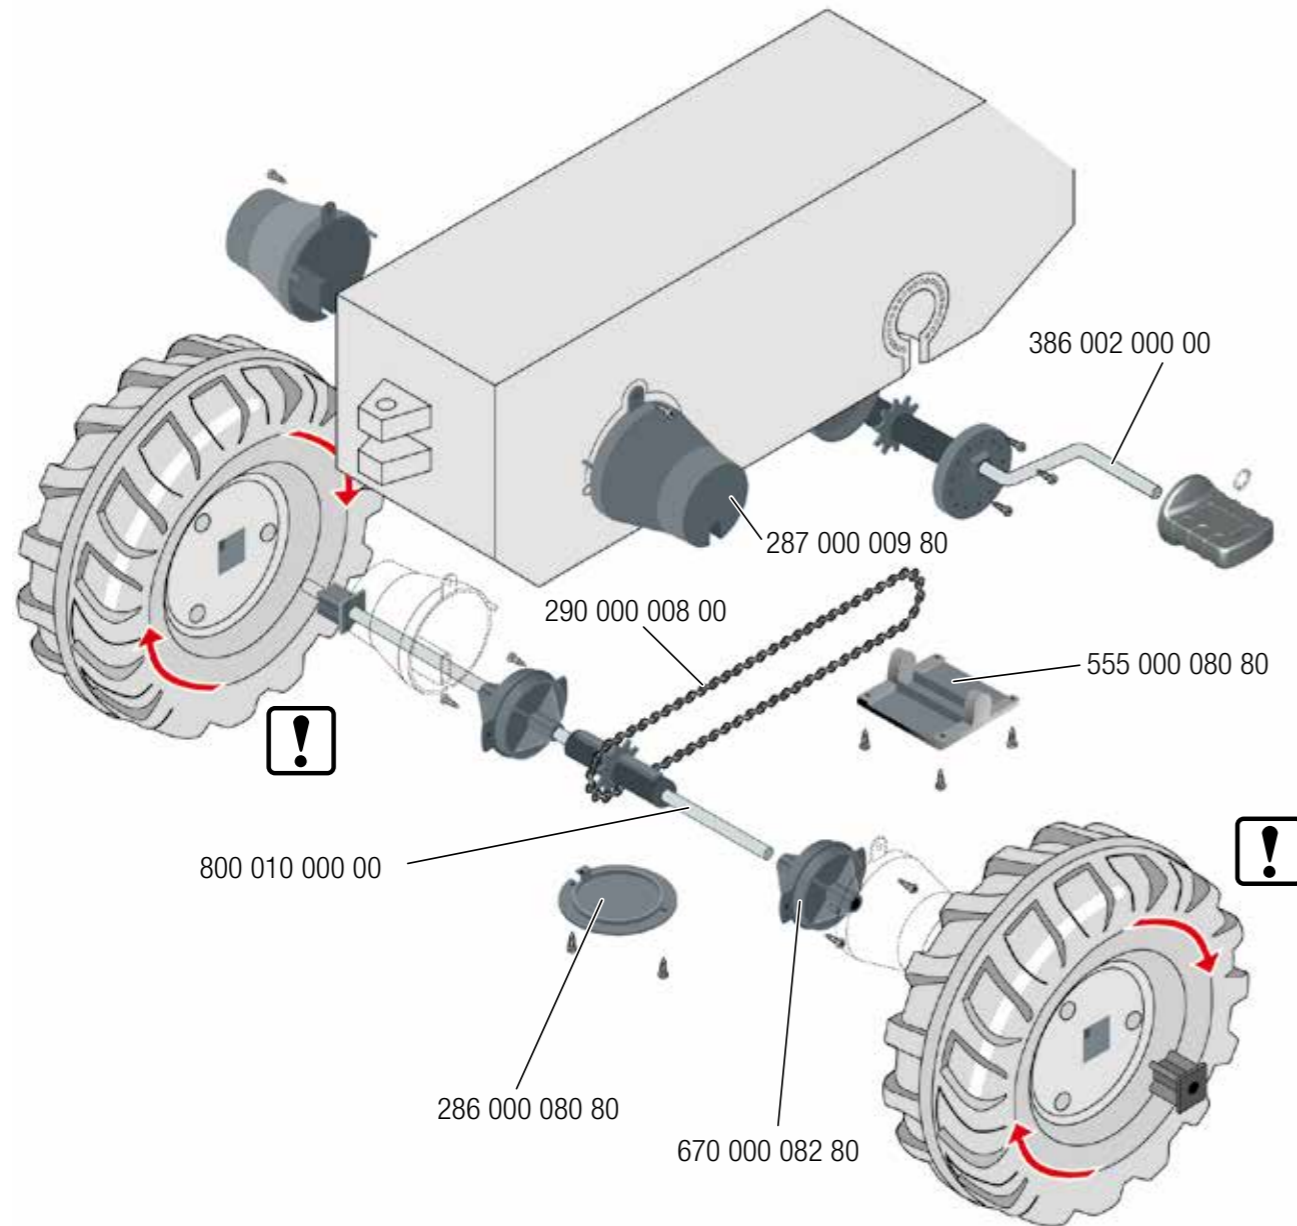

WARNING:

CHOKING HAZARD – Small parts.
Not for children under 3 years.

- CHOKING HAZARD - Small parts, Danger of being swallowed. Contains small parts in non assembled state. Must be assembled by adults.
- If toy is defective stop using it, repairs may only be carried out by adults.
- Adult supervision required.
- Never use near steps, slopes, driveways, hills, roadways, alleys or swimming pool areas.
- Always wear shoes.
- Never allow more than one rider.
- The use of protective gear and safety helmet is highly recommended.
- Conforms to the requirements of ASTM Standard Consumer Safety Specification on Toy Safety, F 963.

VOLVO

rolly toys Kundendienst Deutschland:

Tel: +49 (0) 95 68 / 856-142
Fax: +49 (0) 95 68 / 856-183
e-mail: service@rollytoys.de

rolly® Truck-Line

2018/07

672.000.800.00