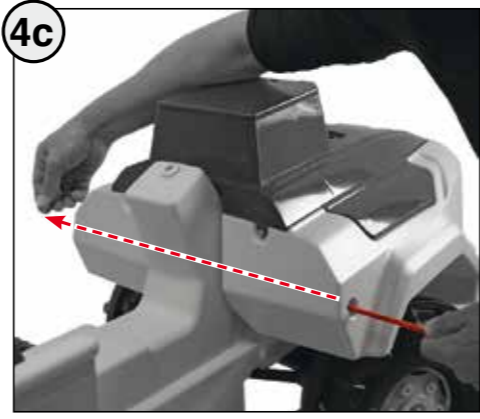

A 4x17
4x

B 5x40
4x

B 5x40
2x

1x $\varnothing 6 \times 430$

2x **C** 2x **D** 2x 2x
 M6

E $\varnothing 20 \times \varnothing 10,5 \times 1$
1x 1x

F 5x30 **G** $\varnothing 5\text{mm}$ **H** M5
1x 1x 1x

A 4 x 17
4x

B 5 x 40
6x

C M6
2x

D $\varnothing 15 \times \varnothing 6,4 \times 1$
2x

E $\varnothing 20 \times \varnothing 10,5 \times 1$
1x

F M5 x 30
1x

G $\varnothing 5\text{mm}$
1x

H M5
1x

0 10 20 30 40 50 mm (metrisch • metric • métrique • metrico)