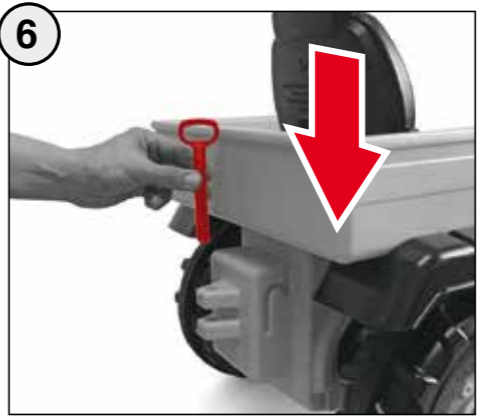

A 4x17
4x

B 5x40
4x

B 5x40
2x

1x $\varnothing 6 \times 430$

2x **C** 2x **D** 2x 2x
 M6

E $\varnothing 20 \times \varnothing 10,5 \times 1$
1x 1x

F 5x30 **G** $\varnothing 5\text{mm}$ **H** M5
1x 1x 1x

A 4 x 17
4x

B 5 x 40
6x

C M6
2x

D $\varnothing 15 \times \varnothing 6,4 \times 1$
2x

E $\varnothing 20 \times \varnothing 10,5 \times 1$
1x

F M5 x 30
1x

G $\varnothing 5\text{mm}$
1x

H M5
1x

0 10 20 30 40 50 mm (metrisch • metric • métrique • metrico)