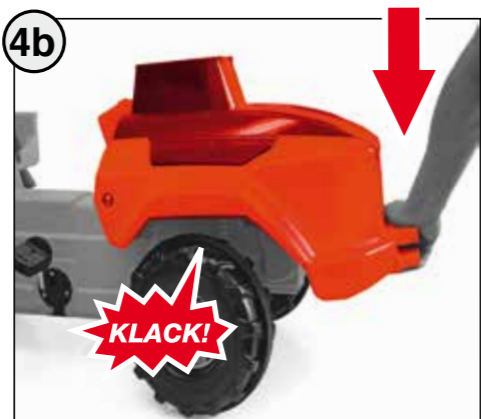

A 4x17
4x

B 5x40
4x

B 5x40
2x

1x $\varnothing 6 \times 430$

2x **C** 2x **D** 2x 2x
 M6

E $\varnothing 20 \times \varnothing 10,5 \times 1$
1x 1x

F 5x30 **G** $\varnothing 5\text{mm}$ **H** M5
1x 1x 1x

A 4 x 17
4x

B 5 x 40
6x

C M6
2x

D $\varnothing 15 \times \varnothing 6,4 \times 1$
2x

E $\varnothing 20 \times \varnothing 10,5 \times 1$
1x

F M5 x 30
1x

G $\varnothing 5\text{mm}$
1x

H M5
1x

0 10 20 30 40 50 mm (metrisch • metric • métrique • metrico)