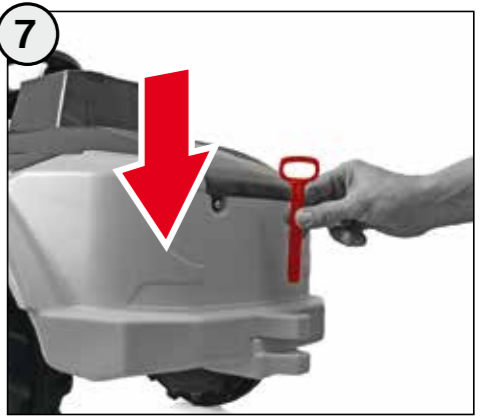

A 4 x 17
4x

B 5 x 40
6x

C M6
2x

D $\varnothing 15 \times \varnothing 6,4 \times 1$
2x

E $\varnothing 20 \times \varnothing 10,5 \times 1$
1x

F M5 x 30
1x

G $\varnothing 5\text{mm}$
1x

H M5
1x

0 10 20 30 40 50 mm (metrisch • metric • métrique • metrico)