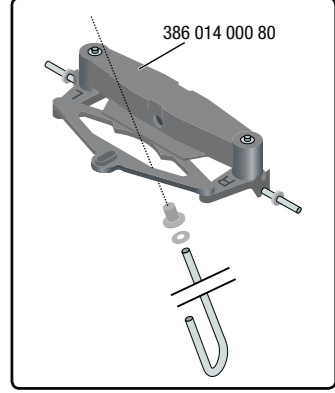

WARNING:

CHOKING HAZARD – Small parts.
Not for children under 3 years.

- CHOKING HAZARD - Small parts, Danger of being swallowed. Contains small parts in non assembled state. Must be assembled by adults.
- If toy is defective stop using it, repairs may only be carried out by adults.
- Adult supervision required.
- Never use near steps, slopes, driveways, hills, roadways, alleys or swimming pool areas.
- Always wear shoes.
- Never allow more than one rider.
- The use of protective gear and safety helmet is highly recommended.
- Conforms to the requirements of ASTM Standard Consumer Safety Specification on Toy Safety, F 963.

VOLVO

rolly toys Kundendienst Deutschland:

Tel: +49 (0) 95 68 / 856-142
Fax: +49 (0) 95 68 / 856-183
e-mail: service@rollytoys.de

rolly® Truck-Line

2018/07

672.000.800.00

---NORTH & SOUTH AMERICA only---

180 days warranty

From the date of purchase + guaranteed spare part service
The warranty does not cover damages caused by improper use or neglect

made in Germany

Franz Schneider GmbH & Co KG
P.O.Box 1460
D-96459 · Neustadt bei Coburg · Germany
Tel.: +49 (0) 95 68 / 856-0
Fax: +49 (0) 95 68 / 856-190
www.rollytoys.com