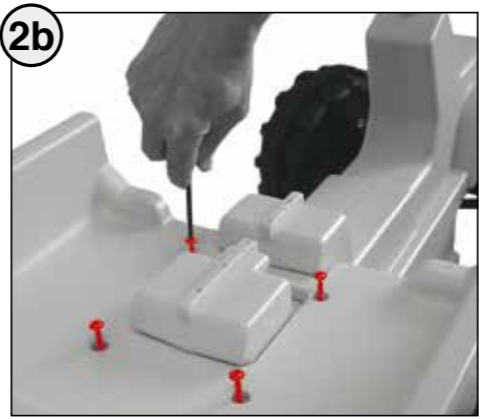

A 4x17
4x

B 5x40
4x

B 5x40
2x

1x $\varnothing 6 \times 430$

2x **C** 2x **D** 2x 2x
 M6

E $\varnothing 20 \times \varnothing 10,5 \times 1$
1x 1x

F 5x30 **G** $\varnothing 5\text{mm}$ **H** M5
1x 1x 1x

A 4 x 17
4x

B 5 x 40
6x

C M6
2x

D $\varnothing 15 \times \varnothing 6,4 \times 1$
2x

E $\varnothing 20 \times \varnothing 10,5 \times 1$
1x

F M5 x 30
1x

G $\varnothing 5\text{mm}$
1x

H M5
1x

0 10 20 30 40 50 mm (metrisch • metric • métrique • metrico)