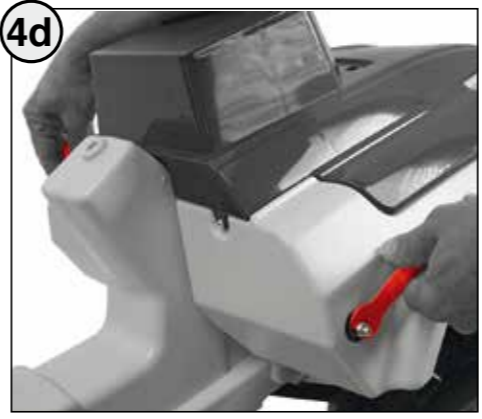

1x $\varnothing 6 \times 430$

2x **C** 2x **D** 2x 2x
 M6