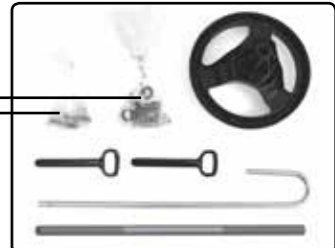

WARNING:

CHOKING HAZARD – Small parts.
Not for children under 3 years.

- CHOKING HAZARD - Small parts, Danger of being swallowed. Contains small parts in non assembled state. Must be assembled by adults.
- If toy is defective stop using it, repairs may only be carried out by adults.
- Adult supervision required.
- Never use near steps, slopes, driveways, hills, roadways, alleys or swimming pool areas.
- Always wear shoes.
- Never allow more than one rider.
- The use of protective gear and safety helmet is highly recommended.
- Conforms to the requirements of ASTM Standard Consumer Safety Specification on Toy Safety, F 963.

VOLVO

rolly toys Kundendienst Deutschland:

Tel: +49 (0) 95 68 / 856-142
Fax: +49 (0) 95 68 / 856-183
e-mail: service@rollytoys.de

rolly® Truck-Line

2018/07

672.000.800.00

---NORTH & SOUTH AMERICA only---

180 days warranty

From the date of purchase + guaranteed spare part service
The warranty does not cover damages caused by improper use or neglect

made in Germany

Franz Schneider GmbH & Co KG
P.O.Box 1460
D-96459 · Neustadt bei Coburg · Germany
Tel.: +49 (0) 95 68 / 856-0
Fax: +49 (0) 95 68 / 856-190
www.rollytoys.com