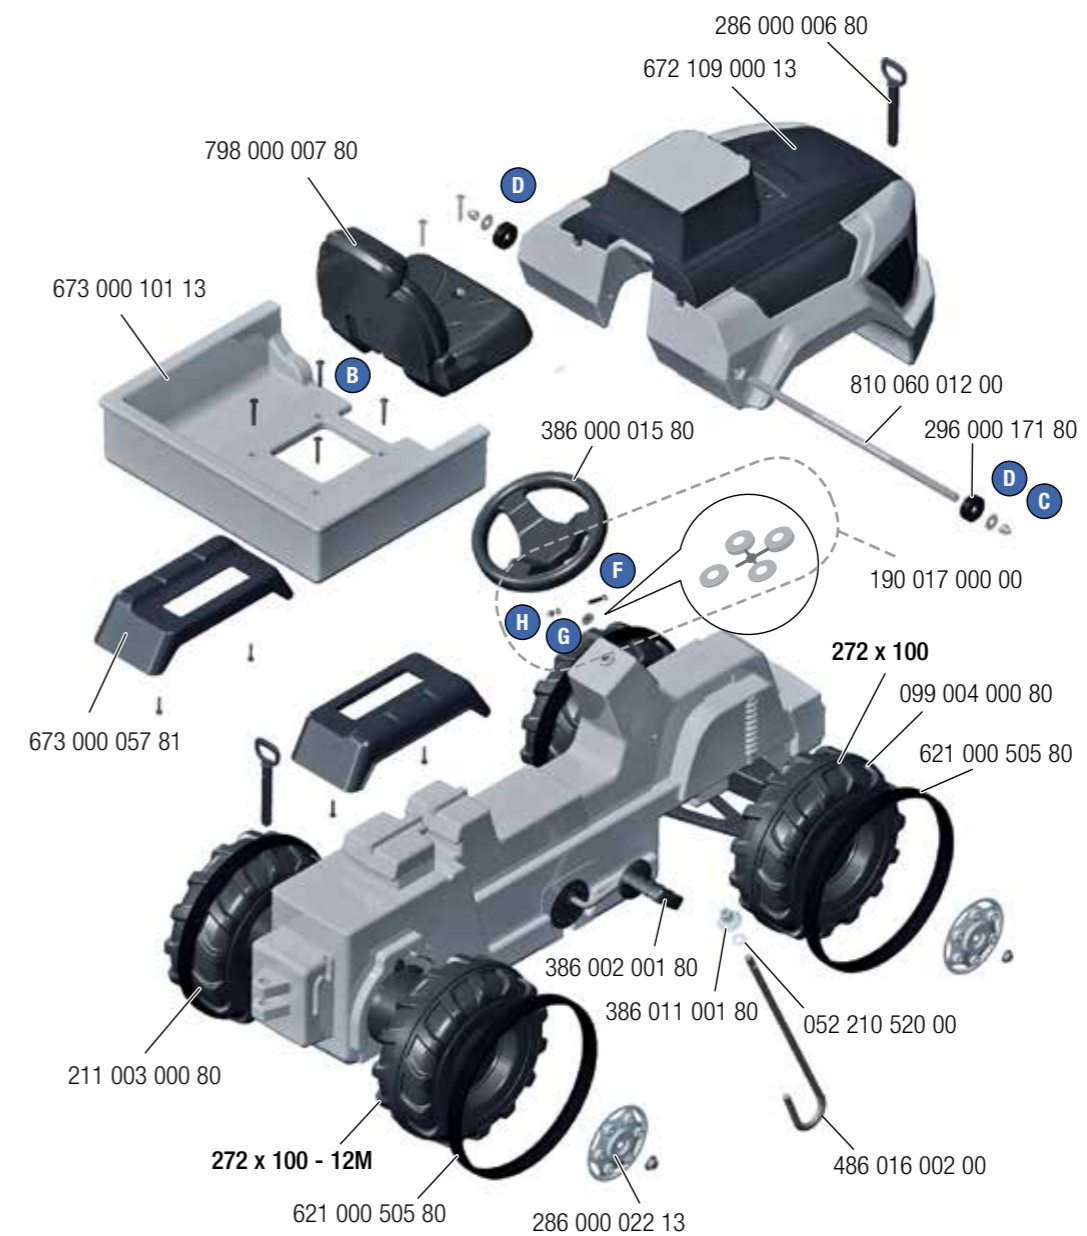

WARNING:

CHOKING HAZARD – Small parts.
Not for children under 3 years.

- CHOKING HAZARD - Small parts, Danger of being swallowed. Contains small parts in non assembled state. Must be assembled by adults.
- If toy is defective stop using it, repairs may only be carried out by adults.
- Adult supervision required.
- Never use near steps, slopes, driveways, hills, roadways, alleys or swimming pool areas.
- Always wear shoes.
- Never allow more than one rider.
- The use of protective gear and safety helmet is highly recommended.
- Conforms to the requirements of ASTM Standard Consumer Safety Specification on Toy Safety, F 963.

VOLVO

rolly toys Kundendienst Deutschland:

Tel: +49 (0) 95 68 / 856-142
Fax: +49 (0) 95 68 / 856-183
e-mail: service@rollytoys.de

rolly® Truck-Line

2018/07

672.000.800.00