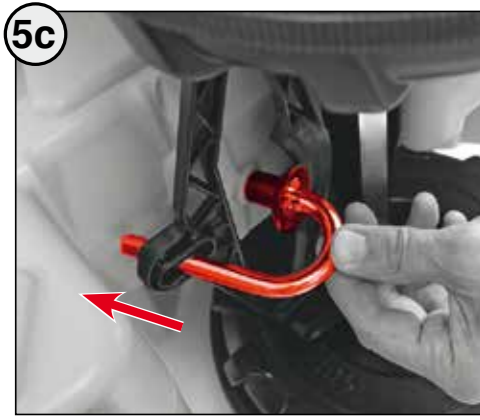

A 4x17
4x

B 5x40
4x

B 5x40
2x

1x $\varnothing 6 \times 430$

2x **C** 2x **D** 2x 2x
 M6

E $\varnothing 20 \times \varnothing 10,5 \times 1$
1x 1x

F 5x30 **G** $\varnothing 5\text{mm}$ **H** M5
1x 1x 1x

A 4 x 17
4x

B 5 x 40
6x

C M6
2x

D $\varnothing 15 \times \varnothing 6,4 \times 1$
2x

E $\varnothing 20 \times \varnothing 10,5 \times 1$
1x

F M5 x 30
1x

G $\varnothing 5\text{mm}$
1x

H M5
1x

0 10 20 30 40 50 mm (metrisch • metric • métrique • metrico)