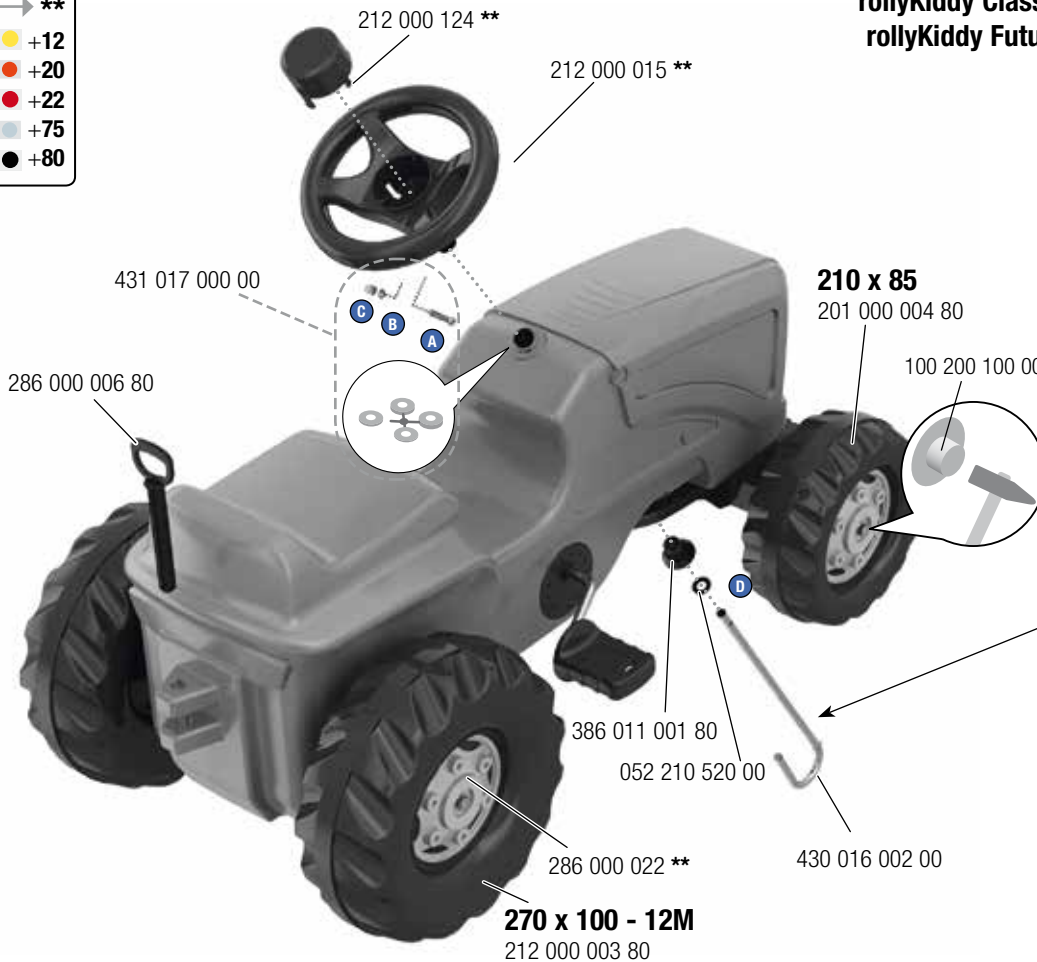

Plattform / Platform

62 *** *, 63 *** *

2019/02

431.000.800.00

- → **
- +12
- +20
- +22
- +75
- +80

rollyKiddy Classic
rollyKiddy Futura

made in Germany