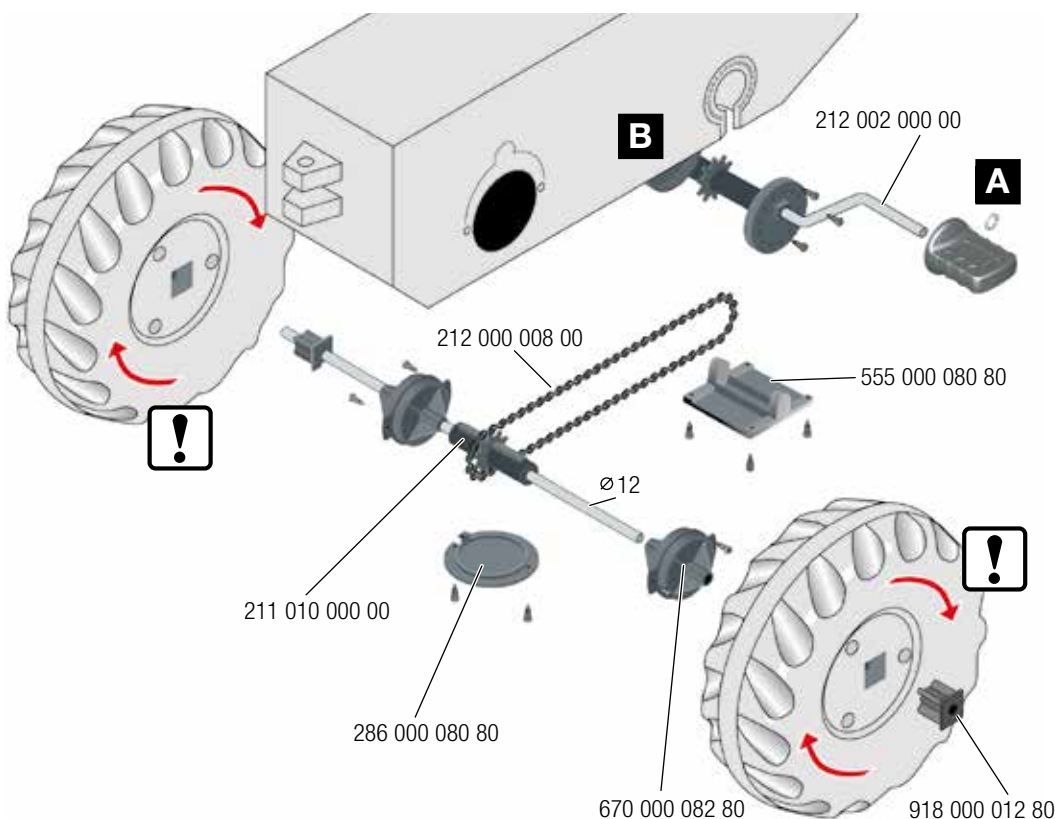

WARNING

- **CHOKING HAZARD:** Small parts. Danger of being swallowed. Contains small parts in non assembled state. Must be assembled by adults.
- Adult supervision required.
- Never use near steps, slopes, driveways, hills, roadways, alleys or swimming pool areas.
- Always wear shoes.
- Never allow more than one rider.
- The use of protective gear and a safety helmet is highly recommended.
- Conforms to the requirements of ASTM Standard Consumer Safety Specification on Toy Safety, F 963