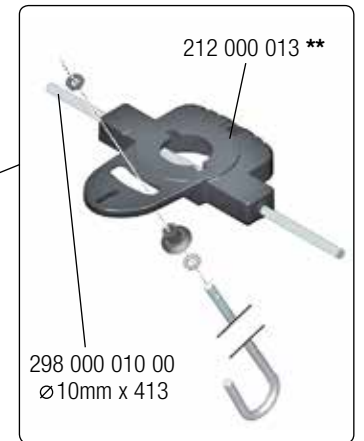

Plattform / Platform

62 *** *, 63 *** *

2019/02

431.000.800.00

- → **
- +12
- +20
- +22
- +75
- +80

rollyKiddy Classic
rollyKiddy Futura

made in Germany