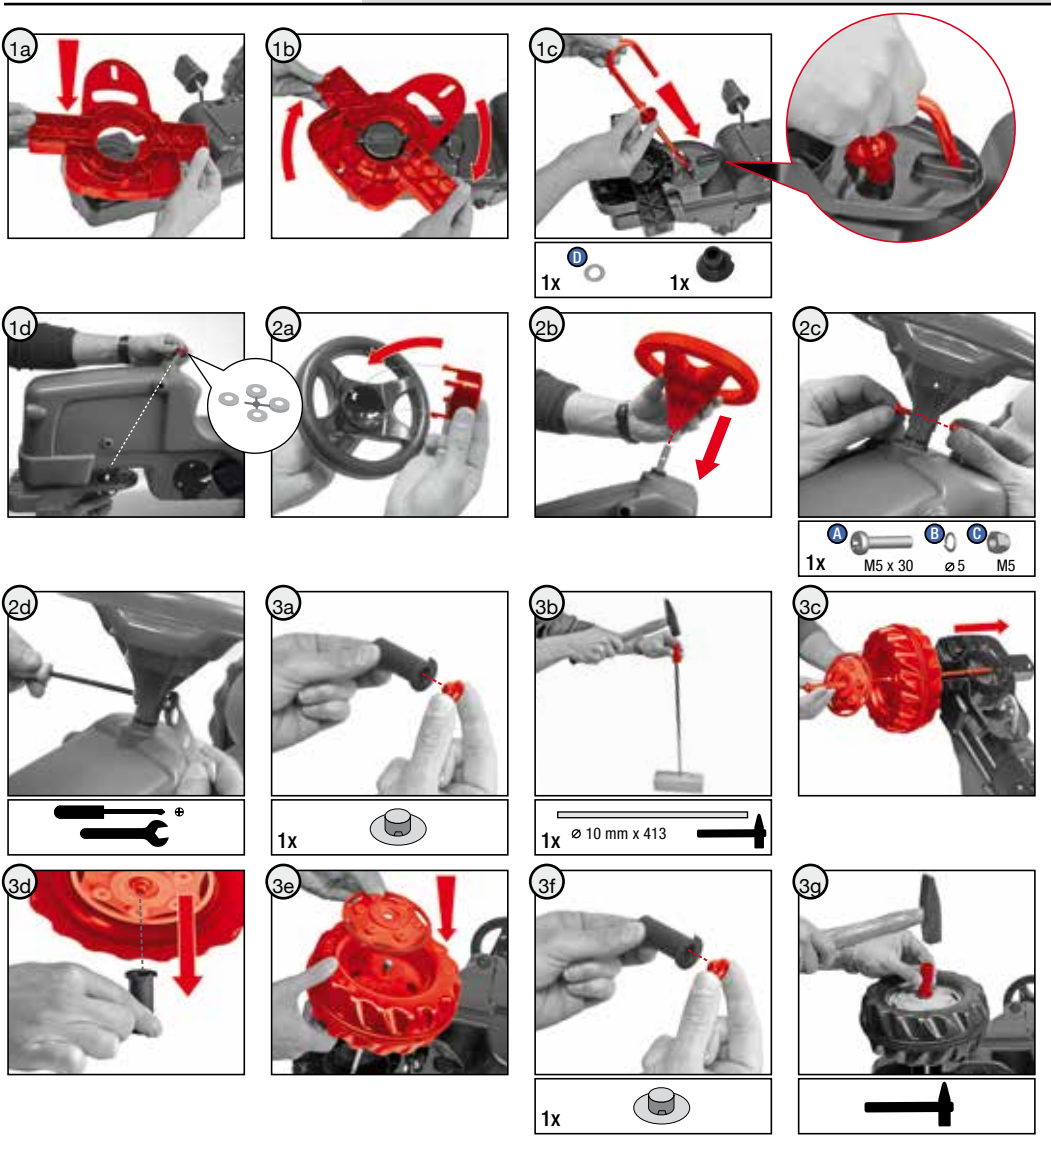

--- NORTH & SOUTH AMERICA only ---

180 days warranty

From the date of purchase + guaranteed spare part service

The warranty does not cover damages caused by improper use or neglect