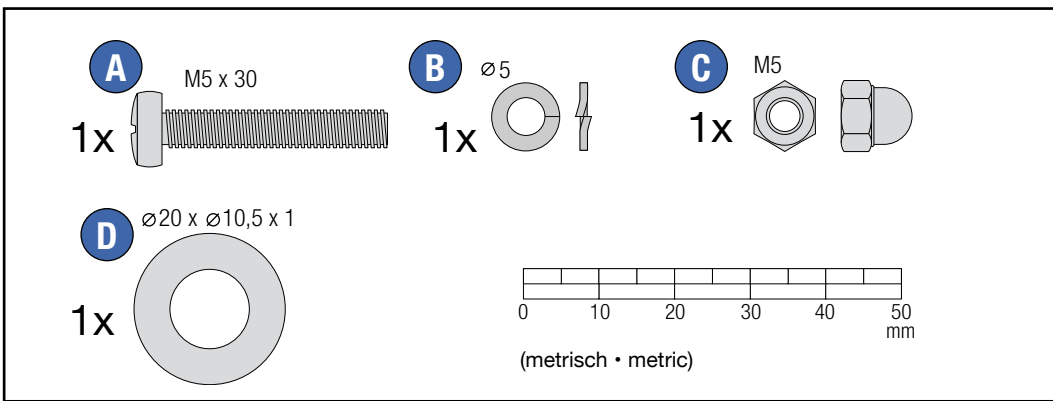

Plattform / Platform

62 *** *, 63 *** *

2019/02

431.000.800.00

- → **
- +12
- +20
- +22
- +75
- +80

rollyKiddy Classic
rollyKiddy Futura

made in Germany