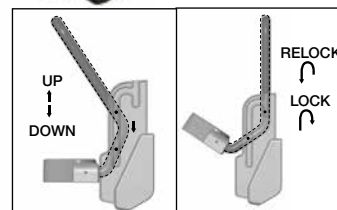

970 000 100 12

970 006 000 00

made
in
Germany

- rollyMinitrac
- rollyKid
- rollyJunior
- rollyFarmtrac
- rollyFarmtrac Classic
- rollyFarmtrac Premium
- rollyX-Trac
- rollyTrac (Unimog)

WARNING

- CHOKING HAZARD - Small parts, Danger of being swallowed. Contains small parts in non assembled state. Must be assembled by adults.
- Toy is not suitable to carry children.
- If toy is defective stop using it, repairs may only be carried out by adults. Adult supervision required.
- Never use near steps, slopes, driveways, hills, roadways, alleys or swimming pool areas.
- Always wear shoes.
- Conforms to the requirements of ASTM Standard Consumer Safety Specification on Toy Safety, F 963.