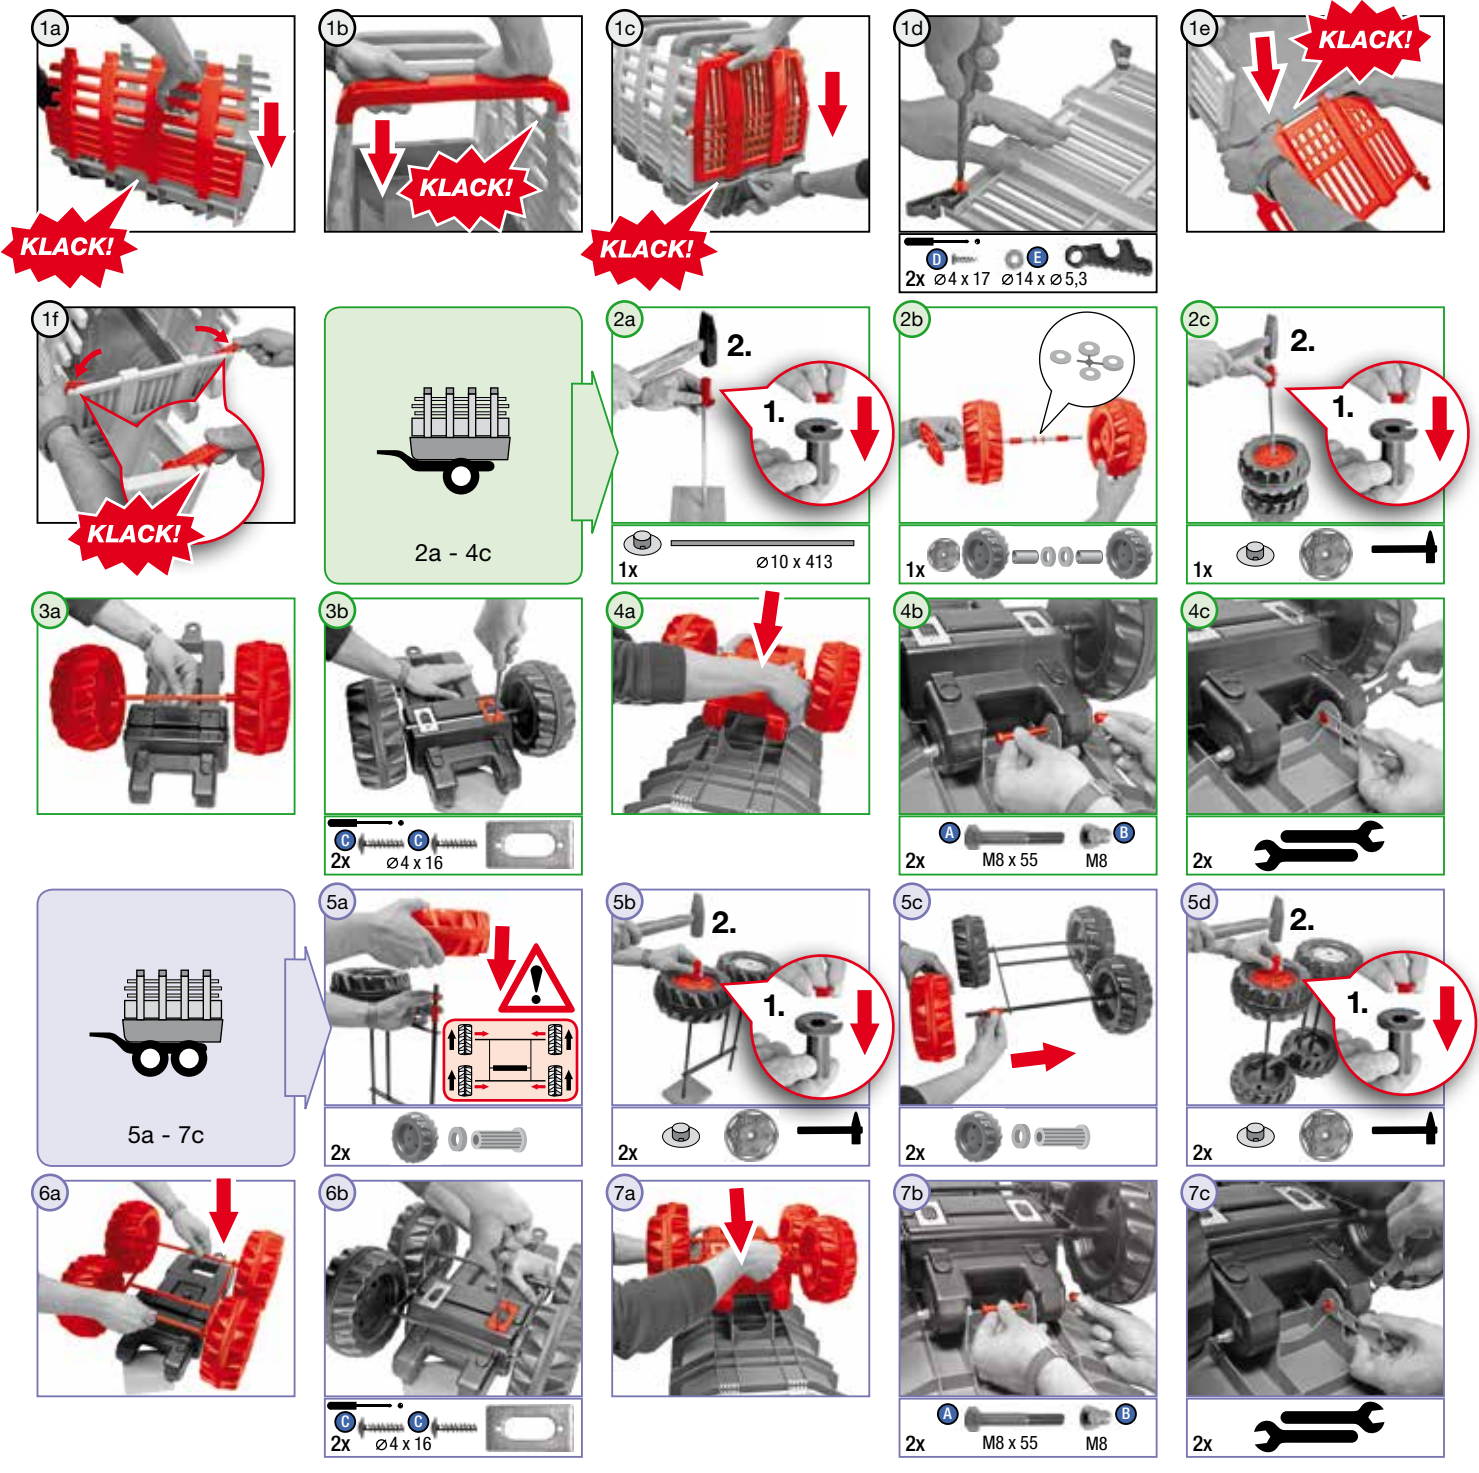

---NORTH & SOUTH AMERICA only---
180 days warranty

From the date of purchase + guaranteed spare part service
The warranty does not cover damages caused by improper use or neglect

WARNING

- **CHOKING HAZARD:** Small parts. Danger of being swallowed. Contains small parts in non assembled state. Must be assembled by adults.
- Adult supervision required.
- Never use near steps, slopes, driveways, hills, roadways, alleys or swimming pool areas.
- Always wear shoes.
- Never allow more than one rider.
- The use of protective gear and a safety helmet is highly recommended.
- Conforms to the requirements of ASTM Standard Consumer Safety Specification on Toy Safety, F 963
- Not suitable for children under 3 years.