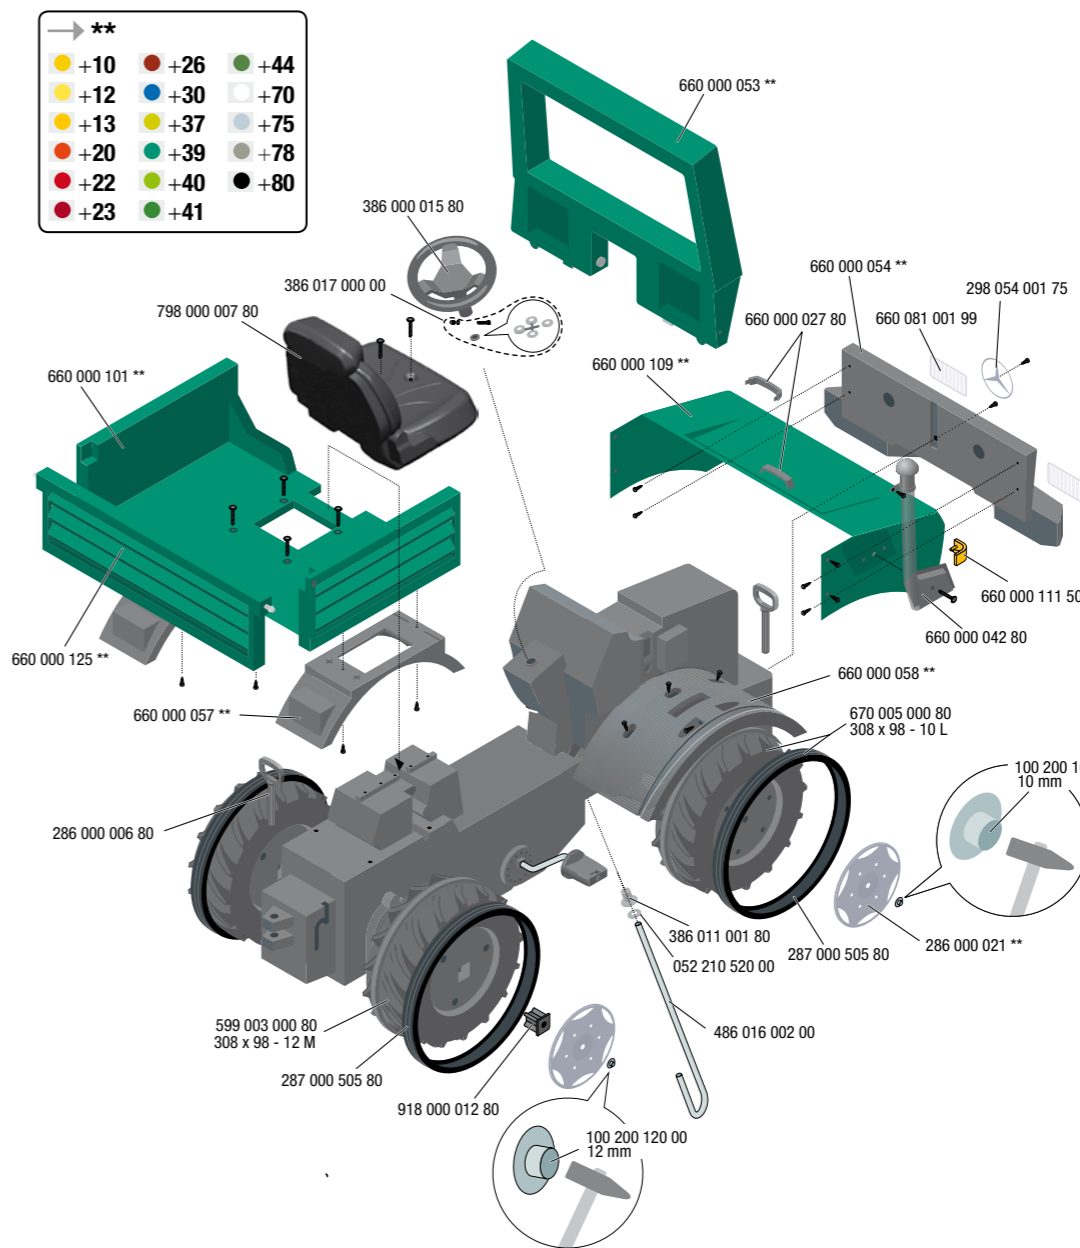

---NORTH & SOUTH AMERICA only---

180 days warranty

From the date of purchase + guaranteed spare part service

The warranty does not cover damages caused by improper use or neglect

rollyUnimog

rolly toys Kundendienst Deutschland:

Tel: +49 (0) 95 68 / 856-142
Fax: +49 (0) 95 68 / 856-183
e-mail: service@rollytoys.de

2017/03

660.000.800.00

made in Germany