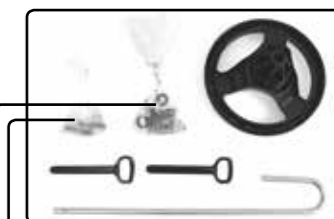

made in Germany