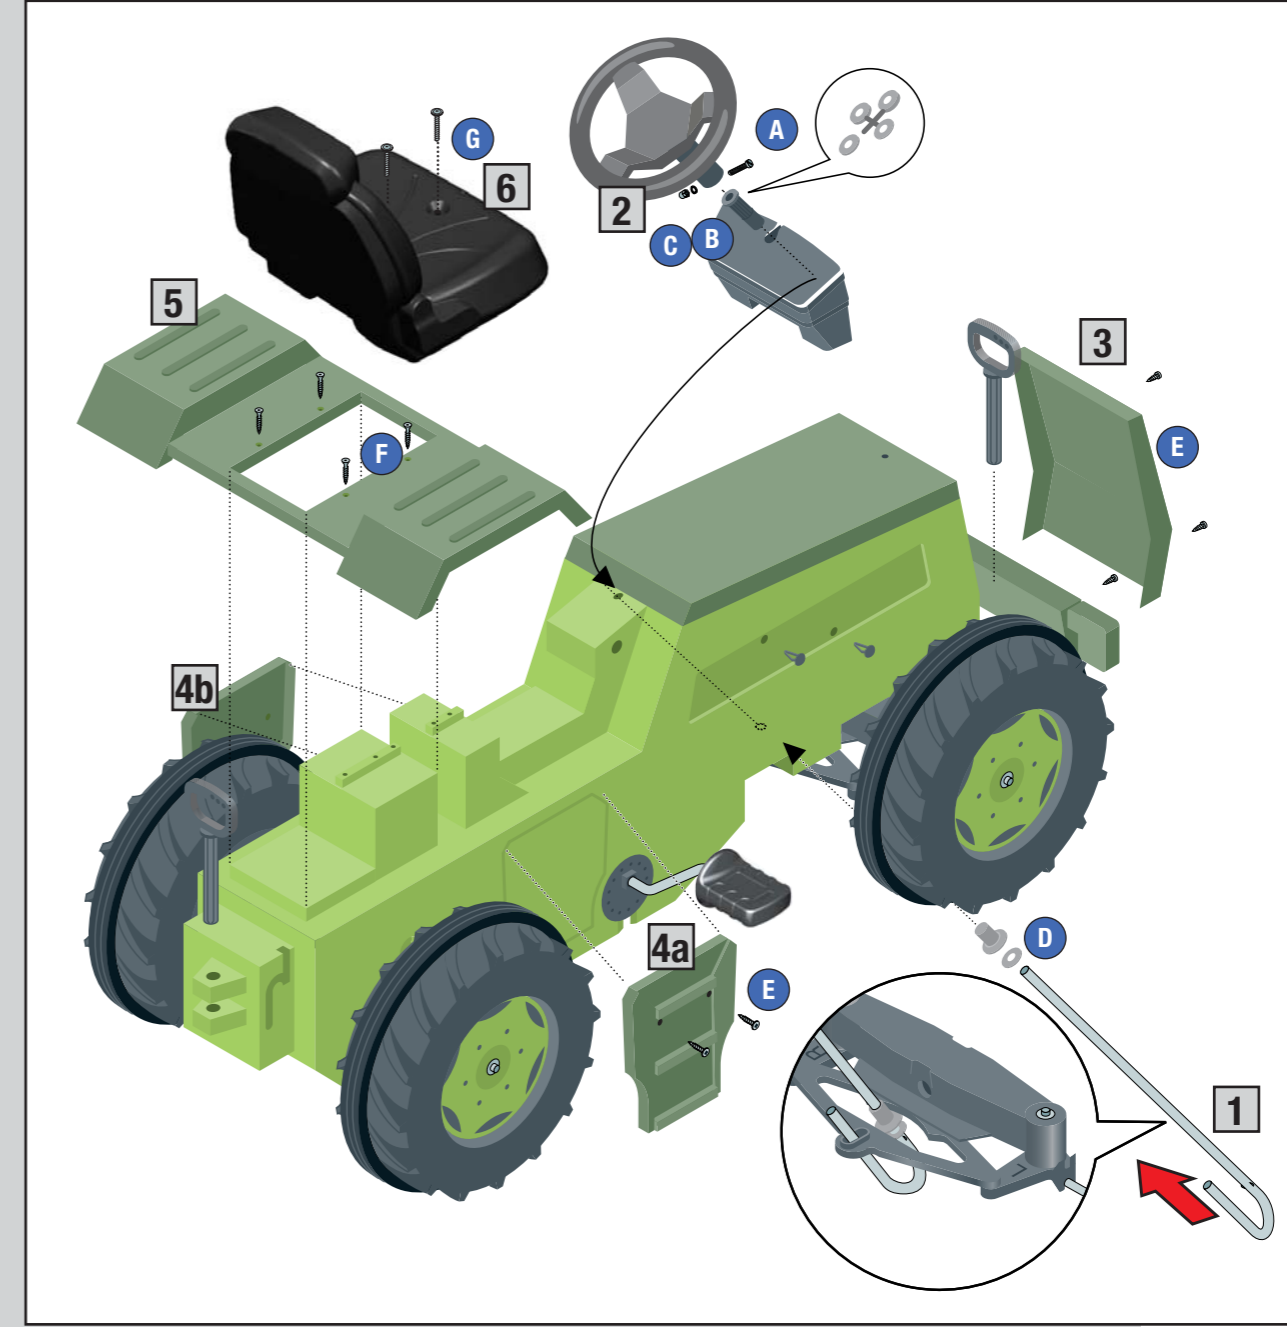

From the date of purchase + guaranteed spare part service
The warranty does not cover damages caused by improper use or neglect

WARNING

- **CHOKING HAZARD:** Small parts. Danger of being swallowed. Contains small parts in non assembled state. Must be assembled by adults.
- Adult supervision required.
- Never use near steps, slopes, driveways, hills, roadways, alleys or swimming pool areas.
- Always wear shoes.
- Never allow more than one rider.
- The use of protective gear and a safety helmet is highly recommended.
- Conforms to the requirements of ASTM Standard Consumer Safety Specification on Toy Safety, F 963
- Not suitable for children under 3 years.