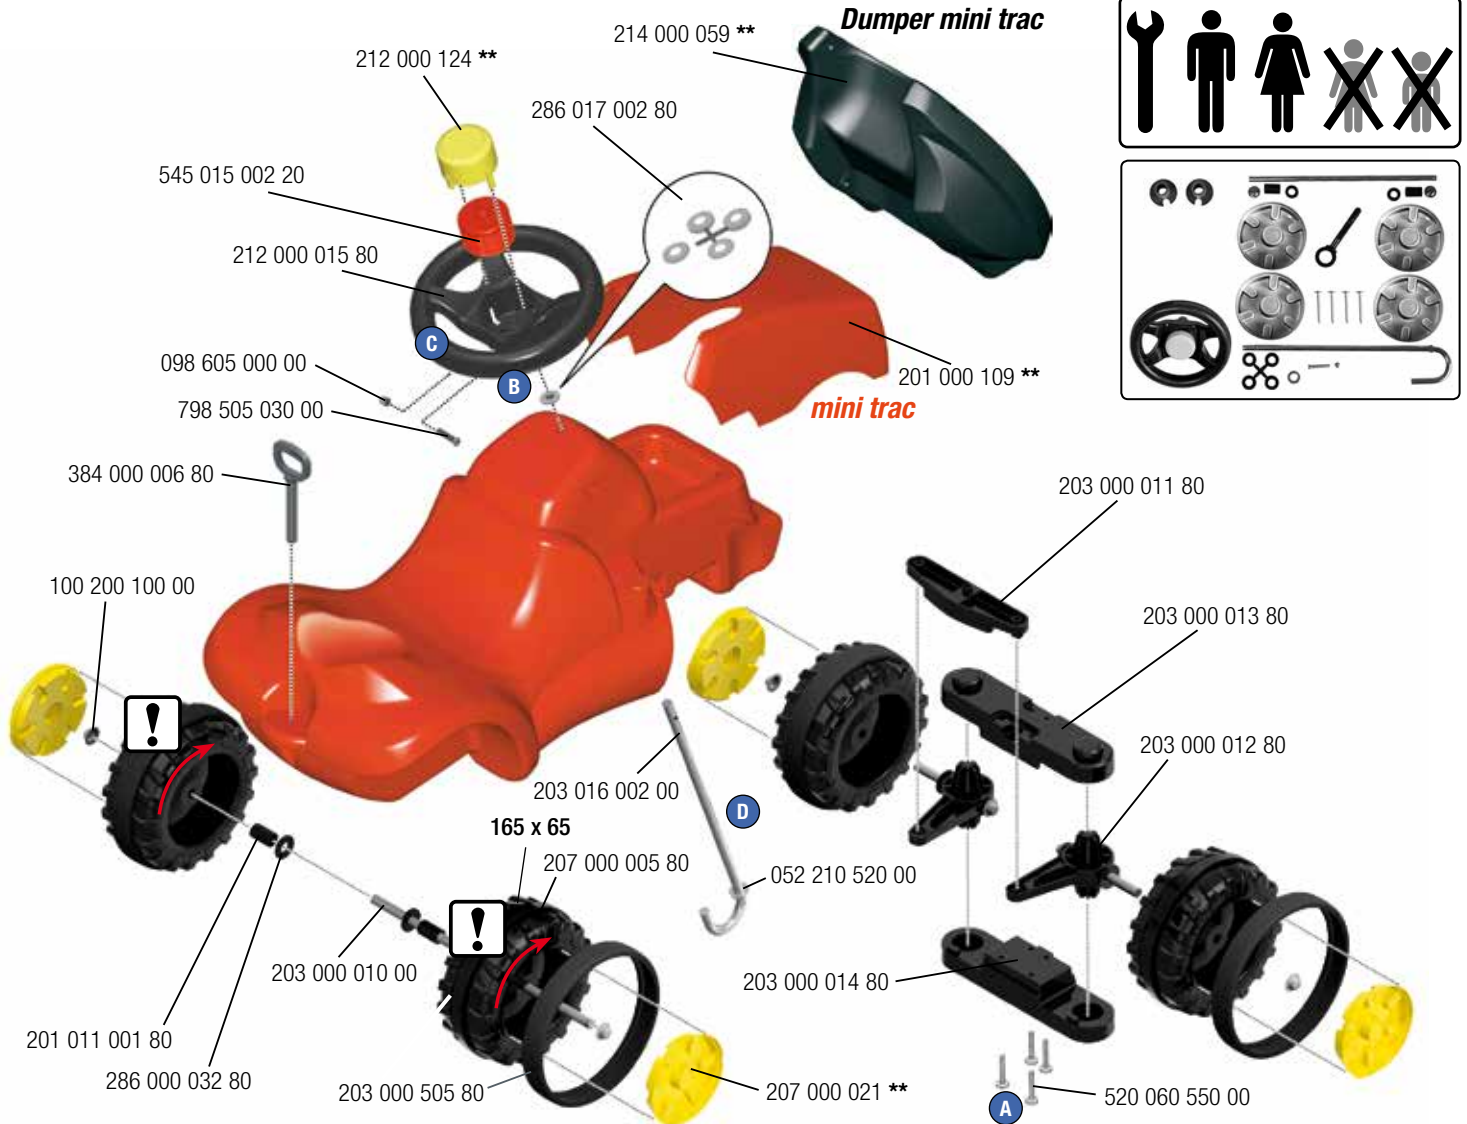

rolly toys Kundendienst Deutschland:
Tel: +49 (0) 95 68 / 856-142
Fax: +49 (0) 95 68 / 856-183
e-mail: service@rollytoys.de

2016/12

202.000.800.00

A $\varnothing 5 \times 50$
4x

B M5 x 30
1x

C M5
1x

D $\varnothing 20 \times \varnothing 10,5 \times 1$
1x

0 10 20 30 40 50 mm
(metrisch • metric)

+10	+26	+47
+12	+30	+51
+13	+37	+54
+20	+38	+60
+22	+40	+70
+23	+41	+75
+25	+44	+80

made in Germany

Franz Schneider GmbH & Co KG
P.O.Box 1460
D-96459 · Neustadt bei Coburg · Germany
Tel.: +49 (0) 95 68 / 856-0
Fax.: +49 (0) 95 68 / 856-190
www.rollytoys.com