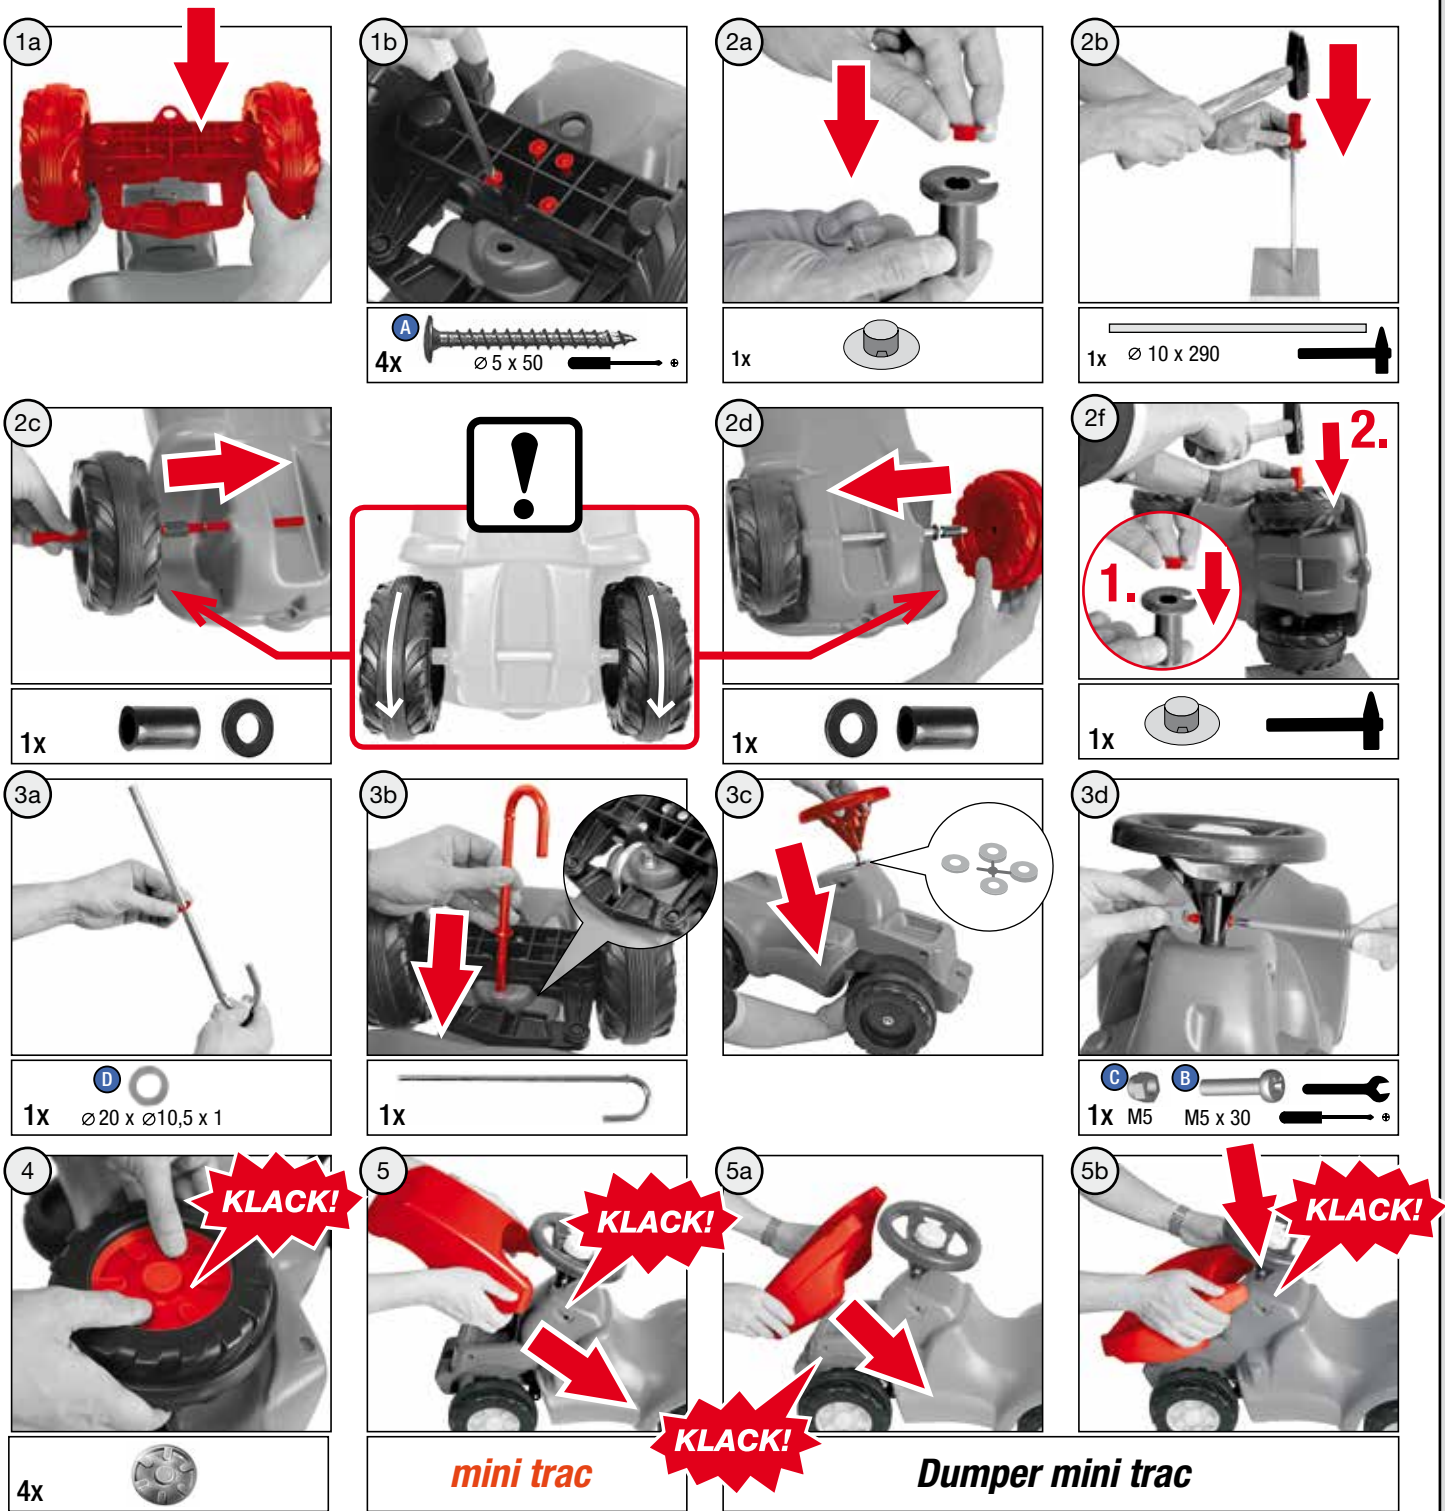

0 10 20 30 40 50 mm
 (metrisch • metric)

+10	+26	+47
+12	+30	+51
+13	+37	+54
+20	+38	+60
+22	+40	+70
+23	+41	+75
+25	+44	+80

made in Germany

Franz Schneider GmbH & Co KG
 P.O.Box 1460
 D-96459 · Neustadt bei Coburg · Germany
 Tel.: +49 (0) 95 68 / 856-0
 Fax.: +49 (0) 95 68 / 856-190
 www.rollytoys.com

---NORTH & SOUTH AMERICA only---

180 days warranty

From the date of purchase + guaranteed spare part service

The warranty does not cover damages caused by improper use or neglect

WARNING

- CHOKING HAZARD - Small parts, Danger of being swallowed. Contains small parts in non assembled state. Must be assembled by adults.
- If toy is defective stop using it, repairs may only be carried out by adults.
- Adult supervision required.
- Never use near steps, slopes, driveways, hills, roadways, alleys or swimming pool areas.
- Always wear shoes.
- Never allow more than one rider.
- The use of protective gear and safety helmet is highly recommended.
- Conforms to the requirements of ASTM Standard Consumer Safety Specification on Toy Safety, F 963.